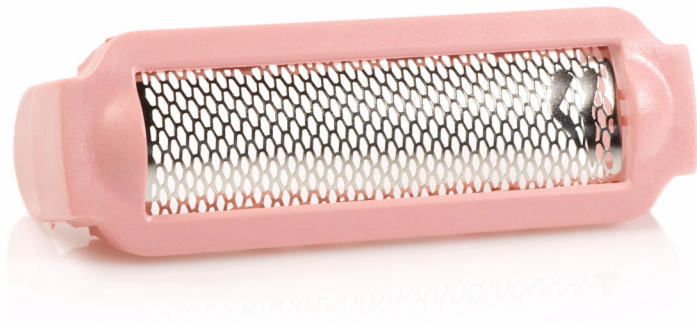

Philips  
Shaving foil

light mauve  
leg

HP1054

## For comfortable close shaving

Find matching products on the specifications tab

This shaving foil for your Lady shaver protects your skin by separating it from the cutting element of your device. Need to replace your current foil? Order a new one here!

### **Ease of using Philips spare parts**

- Renew your product with original Philips parts

**PHILIPS**  
sense and simplicity

Shaving foil  
light mauve leg