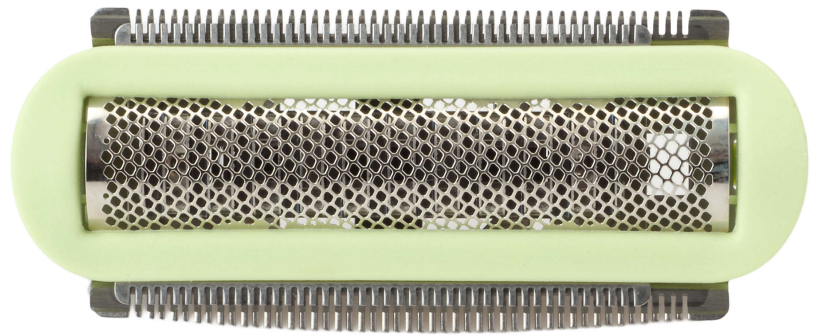

PHILIPS

Shaving head

Lady Shave

Light gold

CRP505/01

Replacement shaving head foil

Check for compatibility below

This shaving foil is the protective barrier between your skin and the shaver's cutting elements. For close, safe shaving and soft, smooth skin.

Ease of using Philips spare parts

- Easily renew your product with original Philips parts

Highlights

Easy replacement of product parts

From time to time your product needs a facelift, and with Philips consumer replacement parts to renew your product, it's never been so easy! All this with guaranteed Philips quality.

Specifications

Replaceable part

Fits product types: HP6350/00, HP6350/01, HP6350/52, HP6350/54