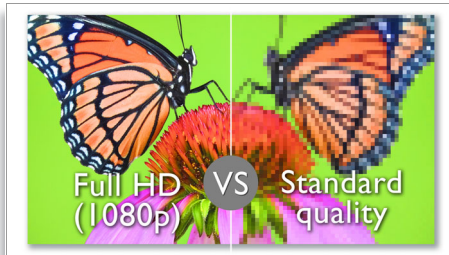

Highlights

Full HD (1080p) videos

Capture and enjoy videos in full high definition quality (full HD 1080p). "1080" refers to the display resolution in terms of the number of horizontal lines on screen. "p" stands for progressive scan, or the sequential appearance of the lines in each frame. 1080p gives video quality that is superior to that found in typical mobile phones and digital cameras. In addition, the camcorder uses the same video format as Blu-ray players and discs — H.264. This highly sophisticated format delivers superb HD picture quality, letting you savour crystal clear memories on video.