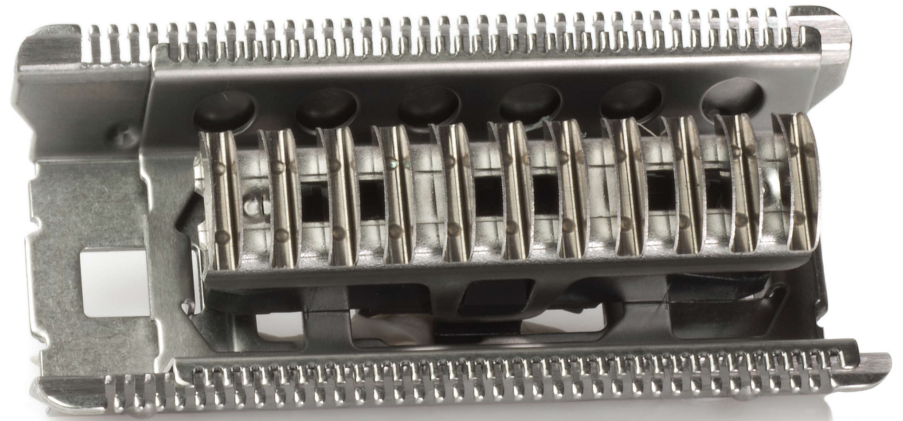

PHILIPS

Shaving foil

Lady Shave

Steel

HP1046/01

Replacement shaving head foil

Check for compatibility below

This shaving foil is the protective barrier between your skin and the shaver's cutting elements. For close, safe shaving and soft, smooth skin.

Ease of using Philips spare parts

- Easily renew your product with original Philips parts

Highlights

Easy replacement of product parts

From time to time your product needs a facelift, and with Philips consumer replacement parts to renew your product, it's never been so easy! All this with guaranteed Philips quality.

Specifications

Replaceable part

Fits product types: HP6409/03