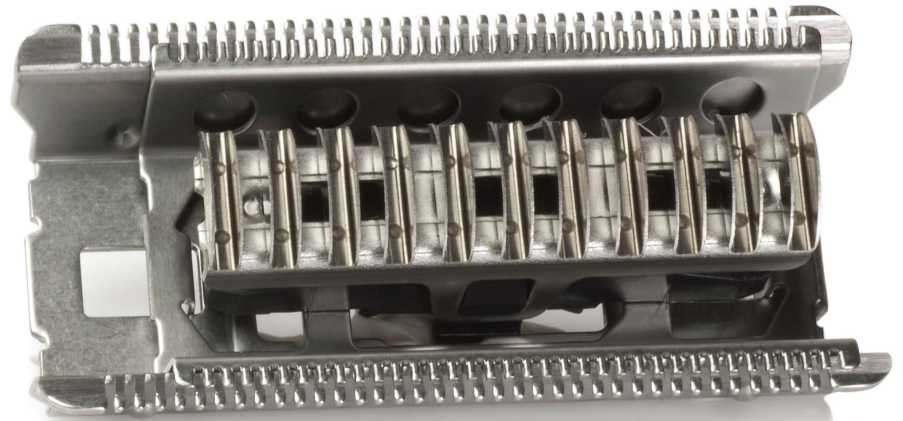

## Lady Shave

Lámina de afeitado

Acero

HP1046/01

## Recambio de lámina de cabezal de afeitado

Comprueba la compatibilidad a continuación

This shaving foil is the protective barrier between your skin and the shaver's cutting elements. For close, safe shaving and soft, smooth skin.