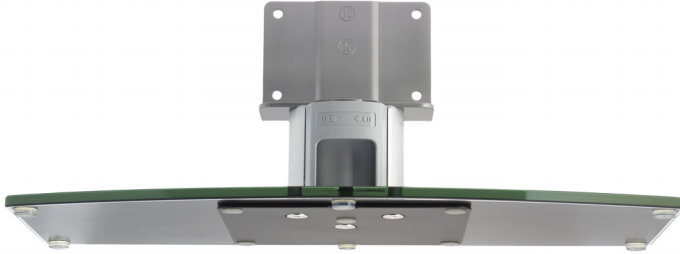

Philips
Stand

CRP682

To stand your television on

Check compatibility data

This stand supports your flat screen television. For a comfortable viewing experience!

Ease of using Philips spare parts

- Easily renew your product with original Philips parts

PHILIPS

Specifications

Replaceable part

- Fits product types: 32HF5335D/12, 32HF7875/10, 32PFL3312/10, 32PFL3512D/12, 32PFL5332S/60,

32PFL5522D/05, 32PFL5522D/12, 32PFL7332/10, 32PFL7562D/10, 32PFL7572D/10