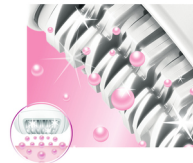

Hypoallergenic discs