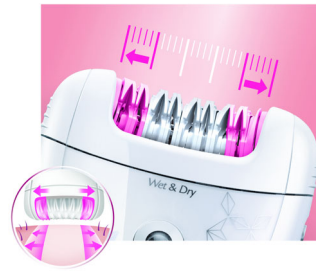

Philips SatinPerfect
Epilator

Wet and Dry
Deluxe edition

HP6581/00

Reveal your skin's perfection

Epilator with Skin Perfect system

Philips SatinPerfect epilator with the SkinPerfect system removes even fine, short hairs while protecting the skin. Wet and Dry, for comfortable use during your shower routine. Includes Wet and Dry precision epilator, shaving head with comb and smart tweezers

Highlights

Ceramic textured discs

This epilator has ceramic textured discs to gently remove even the finest hair

Gentle tweezing discs

This epilator has gentle tweezing discs to remove hair without pulling the skin.

Wet and Dry

For wet and dry usage.

Wide epilation head

Our extra-wide epilation head provides you with optimal hair removal in each stroke for long-lasting and super-smooth results in minutes.

Active hair lift attachment

Active hair lift and massage attachment removes fine, flat-lying hairs and soothes the skin

Shaving head with comb

Detachable shaving head perfectly follows the contours of your bikini line or underarms for a