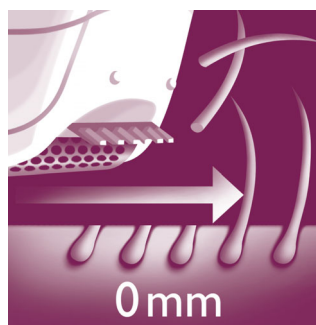

Smooth skin

- Ceramic textured discs remove even fine, short hairs
- Gentle tweezing discs remove hair without pulling the skin
- Wide epilator head covers more skin per stroke
- Active lift and massage attachment removes flat-lying hairs

Highlights

Ceramic textured discs

This epilator has ceramic textured discs to gently remove even the finest hair

Gentle tweezing discs

This epilator has gentle tweezing discs to remove hair without pulling the skin.

Wet and Dry

For wet and dry usage.

Wide epilation head

Our extra-wide epilation head provides you with optimal hair removal in each stroke for long-lasting and super-smooth results in minutes.

Active hair lift attachment

Active hair lift and massage attachment removes fine, flat-lying hairs and soothes the skin

Shaving head with comb

Detachable shaving head perfectly follows the contours of your bikini line or underarms for a