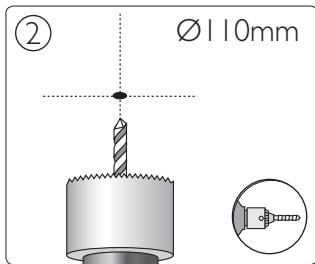

Incl.

3 x Luxeon Rebel
Powered

Ø 110mm

8

!

Philips Lighting Contact Centre
Int. Business Reply Service
I.B.R.S. / C.C.R.I. Numéro 10461
5600VB Eindhoven
Pays-Bas / The Netherlands

www.philips.com/homelighting
☎ +800 7445 4775