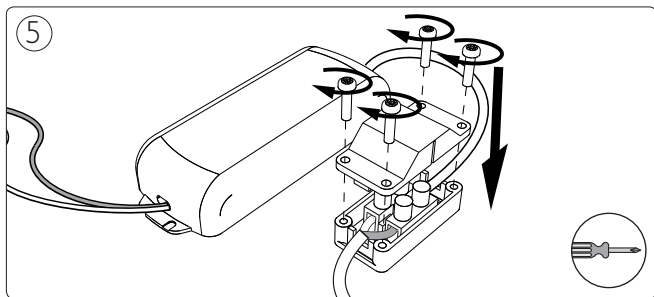

Incl.

3 x Luxeon Rebel
Powered

Ø 110mm

8

!

Philips Lighting Contact Centre
Int. Business Reply Service
I.B.R.S. / C.C.R.I. Numéro 10461
5600VB Eindhoven
Pays-Bas / The Netherlands

www.philips.com/homelighting
☎ +800 7445 4775