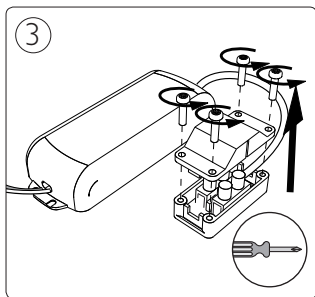

Incl.

3 x Luxeon Rebel
Powered

Ø 110mm

8

!

Philips Lighting Contact Centre
Int. Business Reply Service
I.B.R.S. / C.C.R.I. Numéro 10461
5600VB Eindhoven
Pays-Bas / The Netherlands

www.philips.com/homelighting
☎ +800 7445 4775