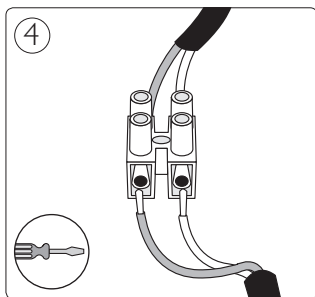

Incl.

3 x Luxeon Rebel
Powered

Ø 110mm

8

!

Philips Lighting Contact Centre
Int. Business Reply Service
I.B.R.S. / C.C.R.I. Numéro 10461
5600VB Eindhoven
Pays-Bas / The Netherlands

www.philips.com/homelighting
☎ +800 7445 4775