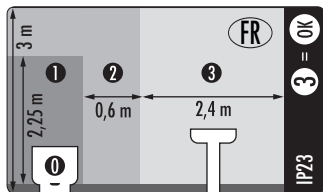

Incl.

3 x Luxeon Rebel
Powered

Ø 110mm

8

!

Philips Lighting Contact Centre
Int. Business Reply Service
I.B.R.S. / C.C.R.I. Numéro 10461
5600VB Eindhoven
Pays-Bas / The Netherlands

www.philips.com/homelighting
☎ +800 7445 4775