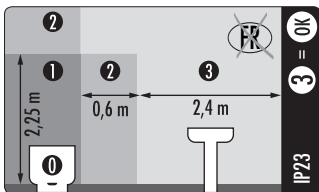

Incl.

3 x Luxeon Rebel
Powered

Ø 110mm

8

!

Philips Lighting Contact Centre
Int. Business Reply Service
I.B.R.S. / C.C.R.I. Numéro 10461
5600VB Eindhoven
Pays-Bas / The Netherlands

www.philips.com/homelighting
☎ +800 7445 4775