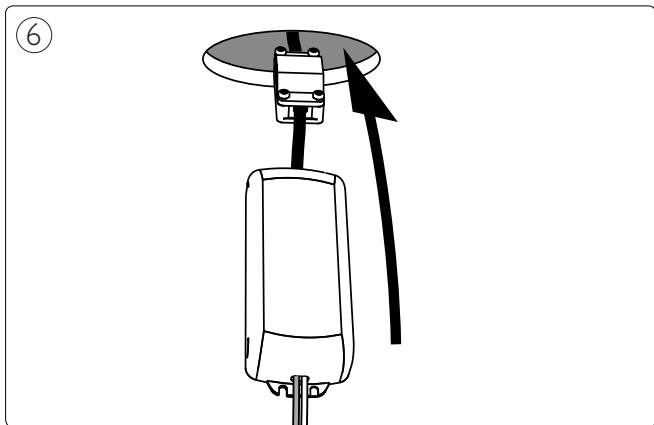

Incl.

3 x Luxeon Rebel
Powered

Ø 110mm

8

!

Philips Lighting Contact Centre
Int. Business Reply Service
I.B.R.S. / C.C.R.I. Numéro 10461
5600VB Eindhoven
Pays-Bas / The Netherlands

www.philips.com/homelighting
☎ +800 7445 4775