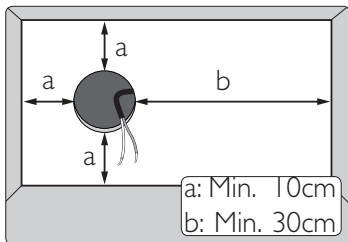

Incl.

3 x Luxeon Rebel
Powered

Ø 110mm

8

!

Philips Lighting Contact Centre
Int. Business Reply Service
I.B.R.S. / C.C.R.I. Numéro 10461
5600VB Eindhoven
Pays-Bas / The Netherlands

www.philips.com/homelighting
☎ +800 7445 4775