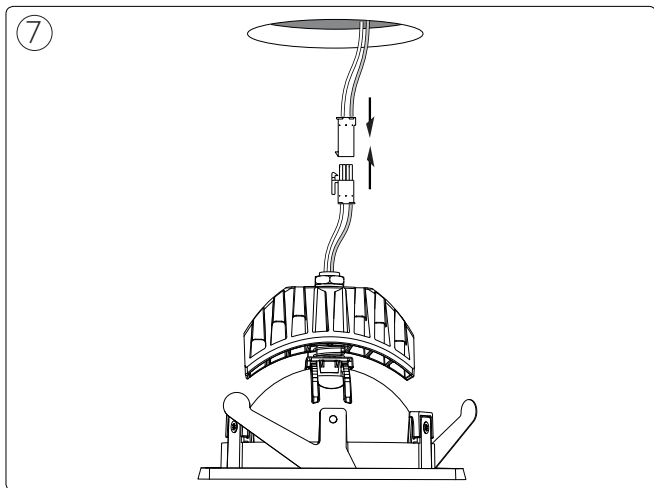

Incl.

3 x Luxeon Rebel
Powered

Ø 110mm

8

!

Philips Lighting Contact Centre
Int. Business Reply Service
I.B.R.S. / C.C.R.I. Numéro 10461
5600VB Eindhoven
Pays-Bas / The Netherlands

www.philips.com/homelighting
☎ +800 7445 4775