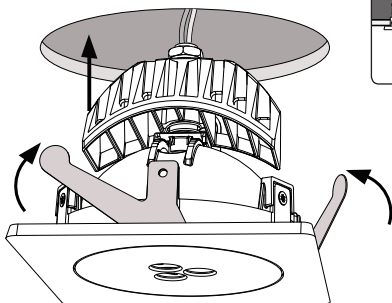

Incl.

3 x Luxeon Rebel
Powered

Ø 110mm

8

!

Philips Lighting Contact Centre
Int. Business Reply Service
I.B.R.S. / C.C.R.I. Numéro 10461
5600VB Eindhoven
Pays-Bas / The Netherlands

www.philips.com/homelighting
☎ +800 7445 4775