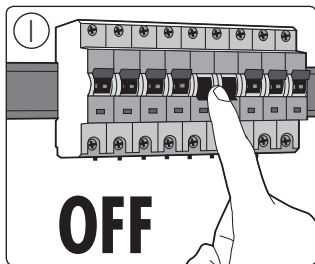

Incl.

3 x Luxeon Rebel
Powered

Ø 110mm

8

!

Philips Lighting Contact Centre
Int. Business Reply Service
I.B.R.S. / C.C.R.I. Numéro 10461
5600VB Eindhoven
Pays-Bas / The Netherlands

www.philips.com/homelighting
☎ +800 7445 4775