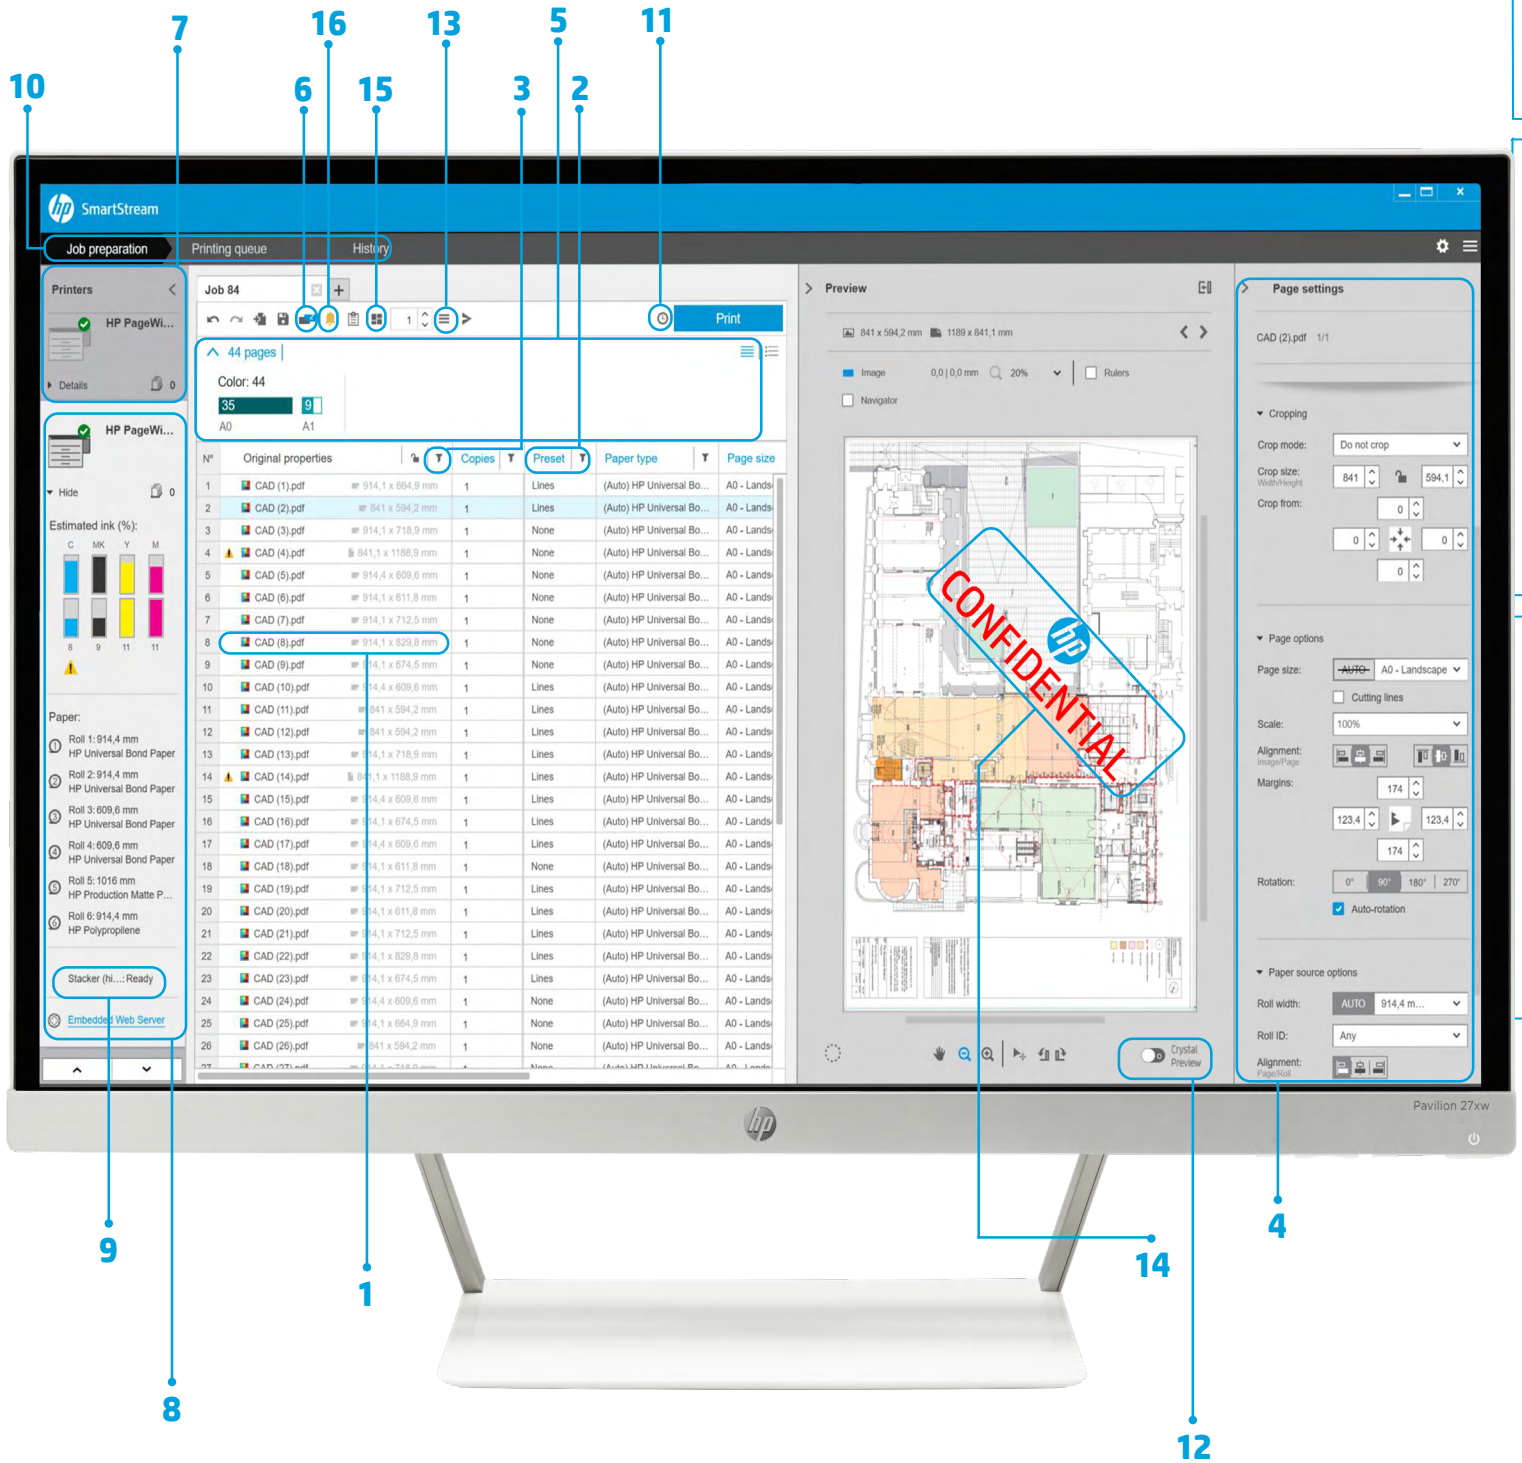

HP SmartStream software

Help improve your productivity and operator efficiency