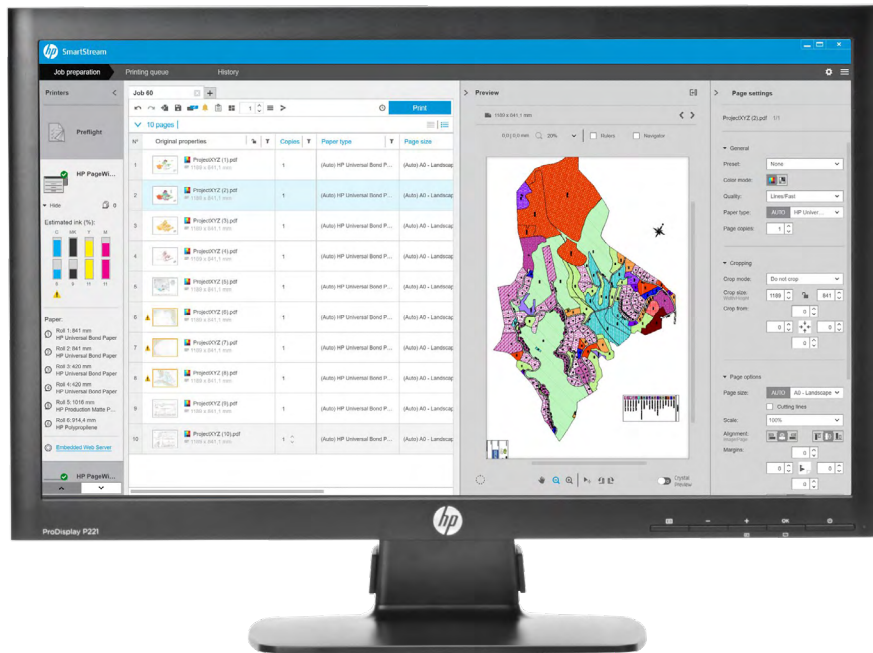

# HP SmartStream software for HP PageWide XL and HP DesignJet printers

Your large-format production workflow—two times more efficient<sup>1</sup>

## EFFICIENCY

Streamline your production workflow

- Easily distribute the HP SmartStream configuration into different workstations—presets, hot folders, printers
- Make sure files are produced reliably with the automatic detection of potential issues
- Manage your HP PageWide XL, HP DesignJet printers, and non-HP large-format printers<sup>3</sup>
- Run HP accessories, including online folders, stackers, and standalone scanners

## GROWTH

Expand with color production

- Efficiently produce all your GIS maps and point-of-sale (POS) poster applications on HP PageWide XL printers, and HP DesignJet printers
- Preview color just as it will print, and adjust settings with interactive HP Crystal Preview Technology
- Get the most out of your media with nesting designed to minimize paper waste
- Get accurate data for invoicing—job report summary even includes pixel coverage