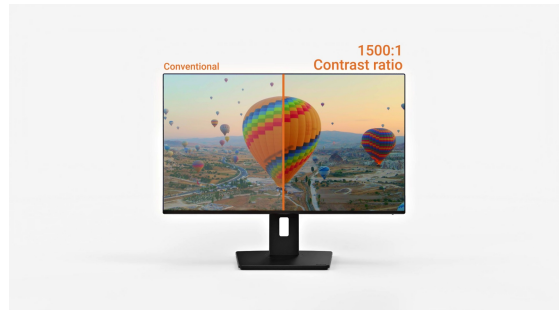

Reveal hidden details with deeper contrast

With a native contrast ratio of 1500:1, this monitor brings out subtle shadow nuances and fine tonal transitions. You see more image information at a glance, making it easier to make precise creative choices during editing and colour grading. Dark areas stay crisp and distinct without blending into one another.