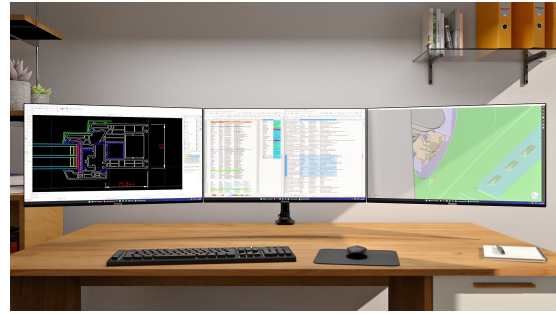

Its IPS panel offers vibrant colour reproduction and wide viewing angles, making it well-suited for presentations, web-based tasks, video calls and day-to-day business applications. A smooth 144Hz refresh rate and high 1500:1 contrast ratio ensure sharp visuals and fluid motion for everyday tasks and entertainment.

The USB-C connection delivers up to 65W of power reducing desk clutter and simplifying setup. Flicker-free technology and a blue light reducer enhance visual comfort during extended use.

Framed by ultra-slim bezels on all four sides, the XB2496HSC-B1 integrates seamlessly into multi-monitor setups. Its ergonomic stand offers height adjustment, tilt, swivel and pivot for a perfectly aligned workspace.

Balanced and versatile, this monitor is designed to keep you productive and comfortable throughout the day.

### Multi-screen setup for a panoramic workspace

Connect multiple ultra-slim bezel monitors to create a panoramic workspace, keep your apps in view, streamline multitasking, and boost productivity.