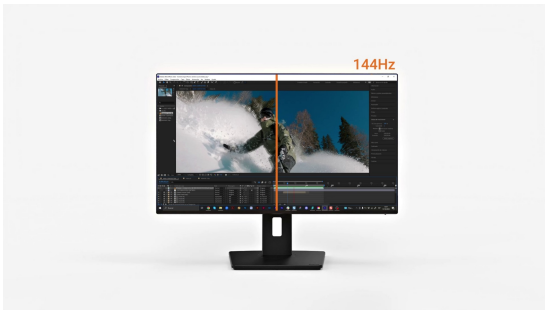

Work faster and feel the difference with 144Hz

Scrolling through documents, switching windows or reviewing animations feels smoother than ever. The ultra-fast 144Hz refresh rate reduces blur and stutter, letting your eyes follow motion naturally. Whether you're deep in spreadsheets or reviewing video content, your workflow stays sharp, fluid and easy on the eyes.