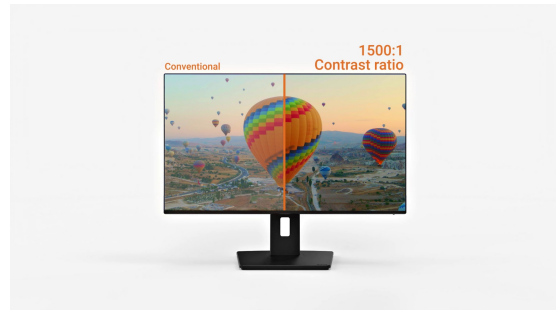

Reveal hidden details with deeper contrast

With a native contrast ratio of 1500:1, this monitor brings out subtle shadow nuances and fine tonal transitions. You see more image information at a glance, making it easier to make precise creative choices during editing and colour grading. Dark areas stay crisp and distinct without blending into one another.