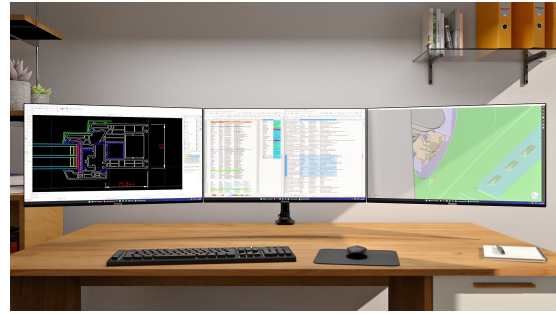

Its IPS panel offers vibrant colour reproduction and wide viewing angles, making it well-suited for presentations, web-based tasks, video calls and day-to-day business applications. A smooth 144Hz refresh rate and high 1500:1 contrast ratio ensure sharp visuals and fluid motion for everyday tasks and entertainment.

The USB-C connection delivers up to 65W of power reducing desk clutter and simplifying setup. Flicker-free technology and a blue light reducer enhance visual comfort during extended use.

Framed by ultra-slim bezels on all four sides, the XB2496HSC-B1 integrates seamlessly into multi-monitor setups. Its ergonomic stand offers height adjustment, tilt, swivel and pivot for a perfectly aligned workspace.

Balanced and versatile, this monitor is designed to keep you productive and comfortable throughout the day.

Sleek design, seamless viewing

With edges so thin they're barely there, your screens blend together, creating a sleek, distraction-free workspace that's as comfortable as it is stylish.

Multi-screen setup for a panoramic workspace

Connect multiple ultra-slim bezel monitors to create a panoramic workspace, keep your apps in view, streamline multitasking, and boost productivity.

Work faster and feel the difference with 144Hz