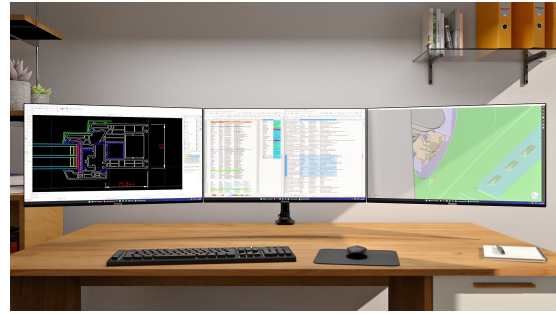

INFORMATION

27" Full HD USB-C monitor with IPS panel, 144Hz and height adjustment

Compact, high-performance and built for modern professionals, the ProLite XB2796HSC-B1 is a 27" Full HD monitor ideal for home offices, hybrid work and content consumption.

The USB-C connection delivers up to 65W of power reducing desk clutter and simplifying setup. Flicker-free technology and a blue light reducer enhance visual comfort during extended use.

Framed by ultra-slim bezels on all four sides, the XB2796HSC-B1 integrates seamlessly into multi-monitor setups. Its ergonomic stand offers height adjustment, tilt, swivel and pivot for a perfectly aligned workspace.

Balanced and versatile, this monitor is designed to keep you productive and comfortable throughout the day.

Sleek design, seamless viewing

With edges so thin they're barely there, your screens blend together, creating a sleek, distraction-free workspace that's as comfortable as it is stylish.

Multi-screen setup for a panoramic workspace

Connect multiple ultra-slim bezel monitors to create a panoramic workspace, keep your apps in view, streamline multitasking, and boost productivity.

Reveal hidden details with deeper contrast