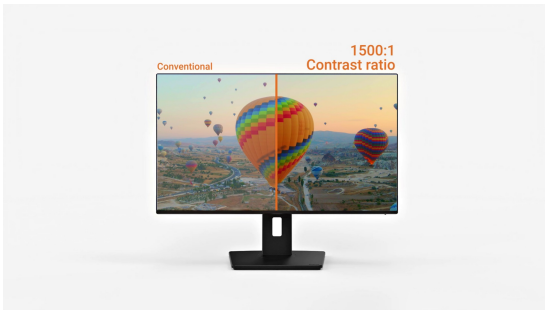

Balanced and versatile, this monitor is designed to keep you productive and comfortable throughout the day.

Sleek design, seamless viewing

With edges so thin they're barely there, your screens blend together, creating a sleek, distraction-free workspace that's as comfortable as it is stylish.

Multi-screen setup for a panoramic workspace

Connect multiple ultra-slim bezel monitors to create a panoramic workspace, keep your apps in view, streamline multitasking, and boost productivity.

Reveal hidden details with deeper contrast

With a native contrast ratio of 1500:1, this monitor brings out subtle shadow nuances and fine tonal transitions. You see more image information at a glance, making it easier to make precise creative choices during editing and colour grading. Dark areas stay crisp and distinct without blending into one another.

SPECIFICATION

01 DISPLAY CHARACTERISTICS

Design	4-side slim bezel
Diagonal	27", 68.6cm
Panel	IPS panel technology LED, matte finish
Native resolution	1920 x 1080 @144Hz (2.1 megapixel Full HD)
Aspect ratio	16:9
Panel brightness	300 cd/m ²
Static contrast	1500:1
Advanced contrast	80M:1
Response time (GTG)	3ms
Viewing zone	horizontal/vertical: 178°/178°, right/left: 89°/89°, up/down: 89°/89°
Colour support	16.7mIn (sRGB: 96%; NTSC: 72%)
Horizontal Sync	30 - 170kHz
Viewable area W x H	598 x 336mm, 23.5 x 13.2"
Pixel pitch	0.311mm
Colour	matte, black