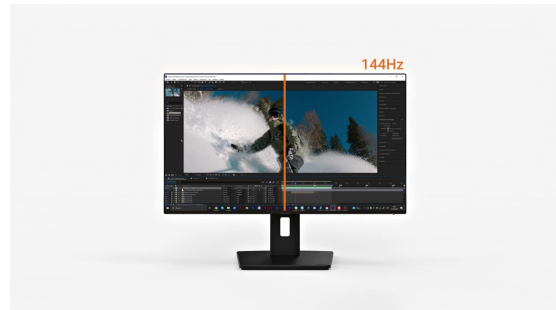

Work faster and feel the difference with 144Hz

Scrolling through documents, switching windows or reviewing animations feels smoother than ever. The ultra-fast 144Hz refresh rate reduces blur and stutter, letting your eyes follow motion naturally. Whether you're deep in spreadsheets or reviewing video content, your workflow stays sharp, fluid and easy on the eyes.