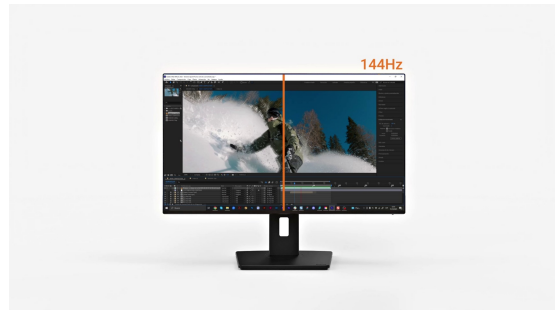

Work faster and feel the difference with 144Hz

Scrolling through documents, switching windows or reviewing animations feels smoother than ever. The ultra-fast 144Hz refresh rate reduces blur and stutter, letting your eyes follow motion naturally. Whether you're deep in spreadsheets or reviewing video content, your workflow stays sharp, fluid and easy on the eyes.