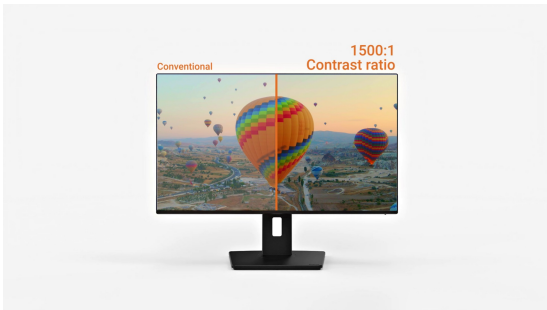

Reveal hidden details with deeper contrast

With a native contrast ratio of 1500:1, this monitor brings out subtle shadow nuances and fine tonal transitions. You see more image information at a glance, making it easier to make precise creative choices during editing and colour grading. Dark areas stay crisp and distinct without blending into one another.