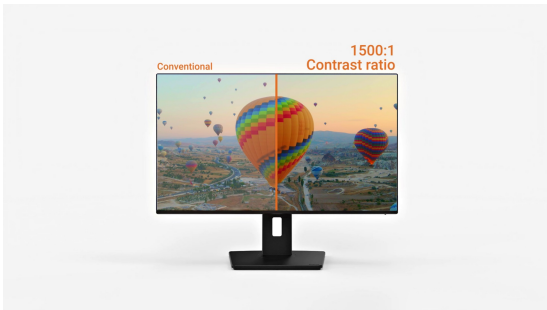

Balanced and versatile, this monitor is designed to keep you productive and comfortable throughout the day.

Sleek design, seamless viewing

With edges so thin they're barely there, your screens blend together, creating a sleek, distraction-free workspace that's as comfortable as it is stylish.

Multi-screen setup for a panoramic workspace

Connect multiple ultra-slim bezel monitors to create a panoramic workspace, keep your apps in view, streamline multitasking, and boost productivity.

Reveal hidden details with deeper contrast

With a native contrast ratio of 1500:1, this monitor brings out subtle shadow nuances and fine tonal transitions. You see more image information at a glance, making it easier to make precise creative choices during editing and colour grading. Dark areas stay crisp and distinct without blending into one another.

SPECIFICATION

01 DISPLAY CHARACTERISTICS

Design	4-side slim bezel
Diagonal	27", 68.6cm
Panel	IPS panel technology LED, matte finish
Native resolution	1920 x 1080 @144Hz (2.1 megapixel Full HD)
Aspect ratio	16:9
Panel brightness	300 cd/m ²
Static contrast	1500:1
Advanced contrast	80M:1
Response time (GTG)	3ms
Viewing zone	horizontal/vertical: 178°/178°, right/left: 89°/89°, up/down: 89°/89°
Colour support	16.7mln (sRGB: 96%; NTSC: 72%)
Horizontal Sync	30 - 170kHz
Viewable area W x H	598 x 336mm, 23.5 x 13.2"
Pixel pitch	0.311mm
Colour	matte, black