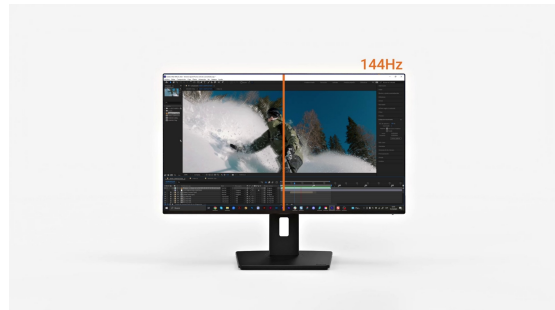

Work faster and feel the difference with 144Hz

Scrolling through documents, switching windows or reviewing animations feels smoother than ever. The ultra-fast 144Hz refresh rate reduces blur and stutter, letting your eyes follow motion naturally. Whether you're deep in spreadsheets or reviewing video content, your workflow stays sharp, fluid and easy on the eyes.