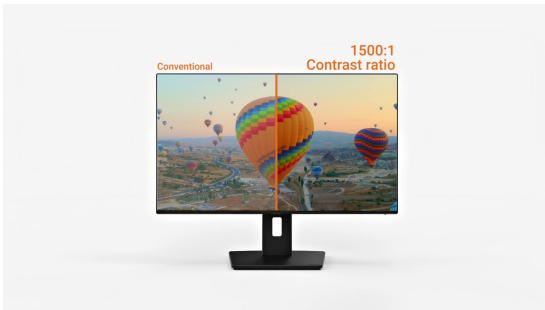

Balanced and versatile, this monitor is designed to keep you productive and comfortable throughout the day.

Sleek design, seamless viewing

With edges so thin they're barely there, your screens blend together, creating a sleek, distraction-free workspace that's as comfortable as it is stylish.

Multi-screen setup for a panoramic workspace

Connect multiple ultra-slim bezel monitors to create a panoramic workspace, keep your apps in view, streamline multitasking, and boost productivity.

Reveal hidden details with deeper contrast

With a native contrast ratio of 1500:1, this monitor brings out subtle shadow nuances and fine tonal transitions. You see more image information at a glance, making it easier to make precise creative choices during editing and colour grading. Dark areas stay crisp and distinct without blending into one another.

SPECIFICATION

01 DISPLAY CHARACTERISTICS

Design	4-side slim bezel
Diagonal	27", 68.6cm
Panel	IPS panel technology LED, matte finish
Native resolution	1920 x 1080 @144Hz (2.1 megapixel Full HD)
Aspect ratio	16:9
Panel brightness	300 cd/m ²
Static contrast	1500:1
Advanced contrast	80M:1
Response time (GTG)	3ms
Viewing zone	horizontal/vertical: 178°/178°, right/left: 89°/89°, up/down: 89°/89°
Colour support	16.7mIn (sRGB: 96%; NTSC: 72%)
Horizontal Sync	30 - 170kHz
Viewable area W x H	598 x 336mm, 23.5 x 13.2"
Pixel pitch	0.311mm
Colour	matte, black