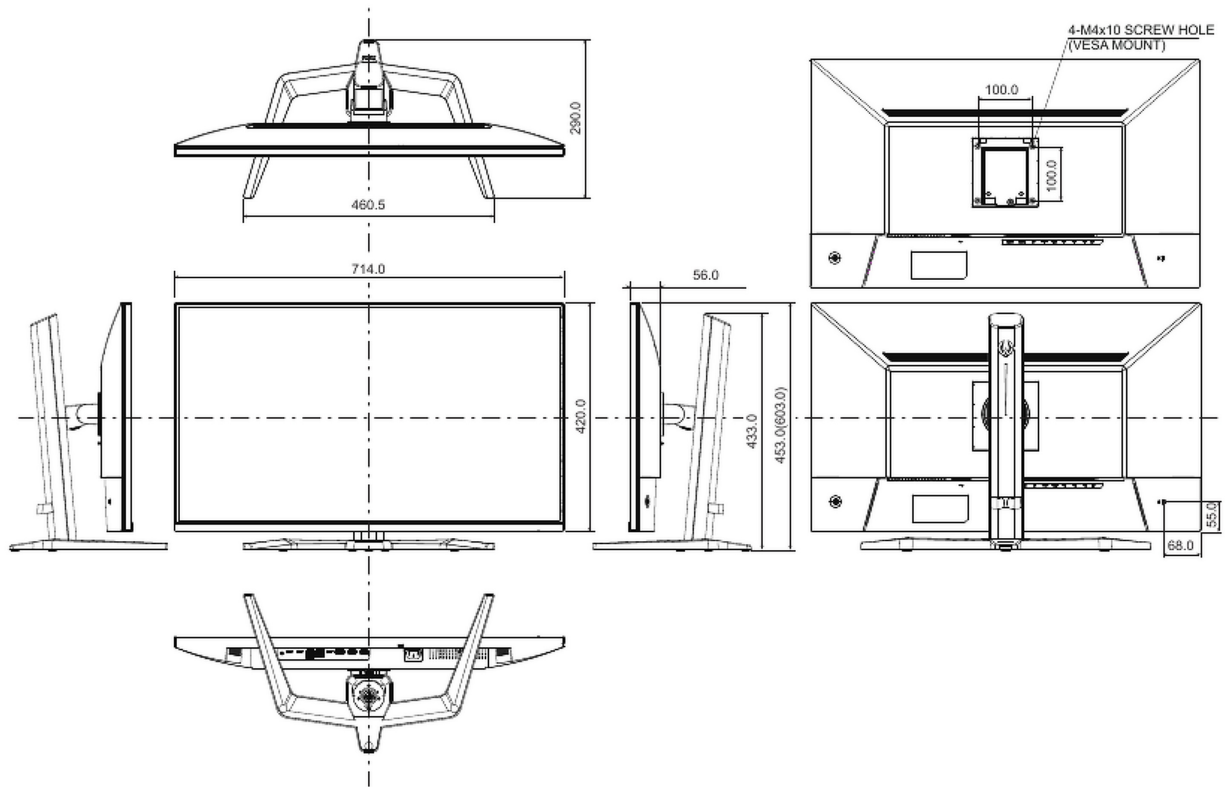

04 MECHANICAL

Display position adjustments	height, swivel, tilt
------------------------------	----------------------

Height adjustment	150mm
Swivel stand	90°; 45° left; 45° right
Tilt angle	23° up; 5° down
VESA mounting	100 x 100mm
Cable management system	yes

05 ACCESSORIES INCLUDED

Cables	power (1.85m), USB (1m), HDMI (1.85m), DP (1.85m)
Other	quick start guide, safety guide

06 POWER MANAGEMENT

Power supply unit	internal
Power supply	AC 100 - 240V, 50/60Hz
Power usage	48W typical, 0.5W stand by, 0.3W off mode

Product dimensions W x H x D	714 x 453 (603) x 290mm
Box dimensions W x H x D	790 x 510 x 143mm
Weight (without box)	8.6kg
Weight (with box)	12.08kg
EAN code	4948570126286

All trademarks and registered trademarks acknowledged. E & O E. Specification subject to change without notice. All LCD's comply with ISO-9241-307:2008 in connection with pixel defects.