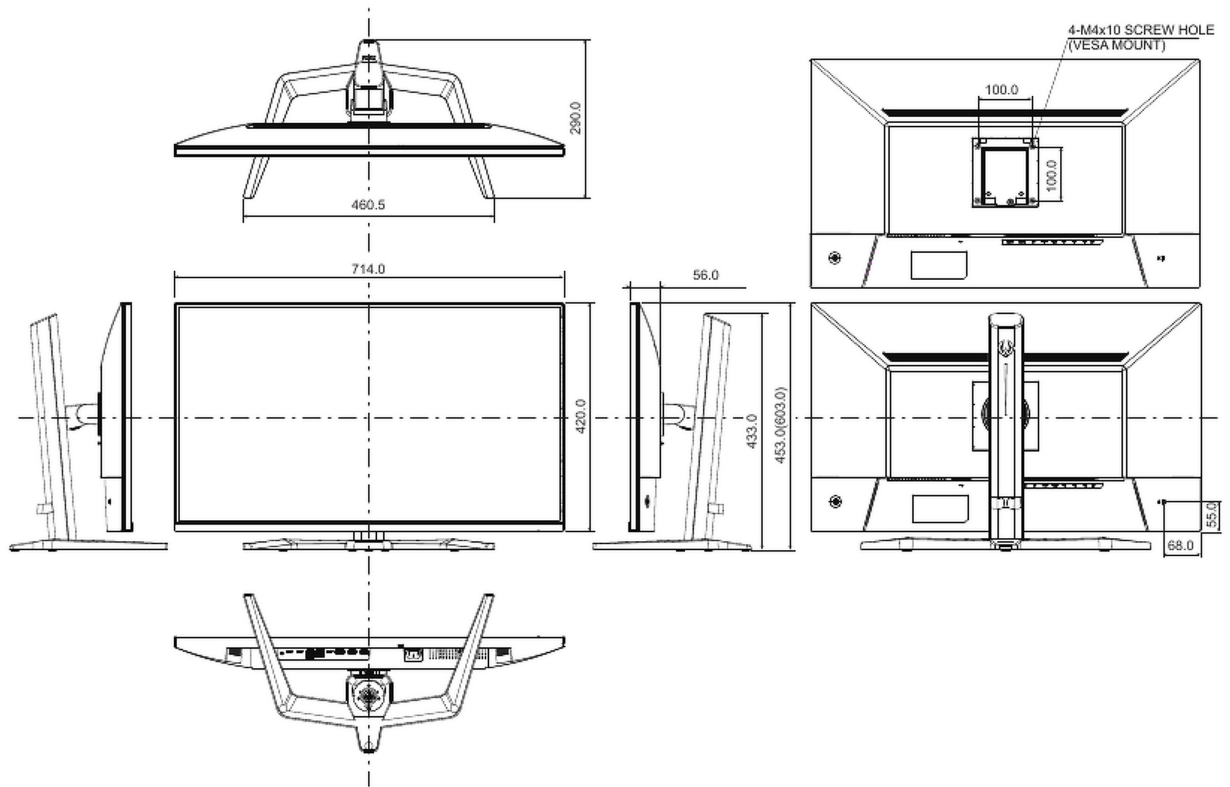

## 04 MECHANICAL

Display position adjustments	height, swivel, tilt
------------------------------	----------------------

<b>Height adjustment</b>	150mm
<b>Swivel stand</b>	90°; 45° left; 45° right
<b>Tilt angle</b>	23° up; 5° down
<b>VESA mounting</b>	100 x 100mm
<b>Cable management system</b>	yes

## 05 ACCESSORIES INCLUDED

<b>Cables</b>	power (1.85m), USB (1m), HDMI (1.85m), DP (1.85m)
<b>Other</b>	quick start guide, safety guide

## 08 DIMENSIONS / WEIGHT

<b>Product dimensions W x H x D</b>	714 x 453 (603) x 290mm
<b>Box dimensions W x H x D</b>	790 x 510 x 143mm
<b>Weight (without box)</b>	8.6kg
<b>Weight (with box)</b>	12.08kg
<b>EAN code</b>	4948570126286