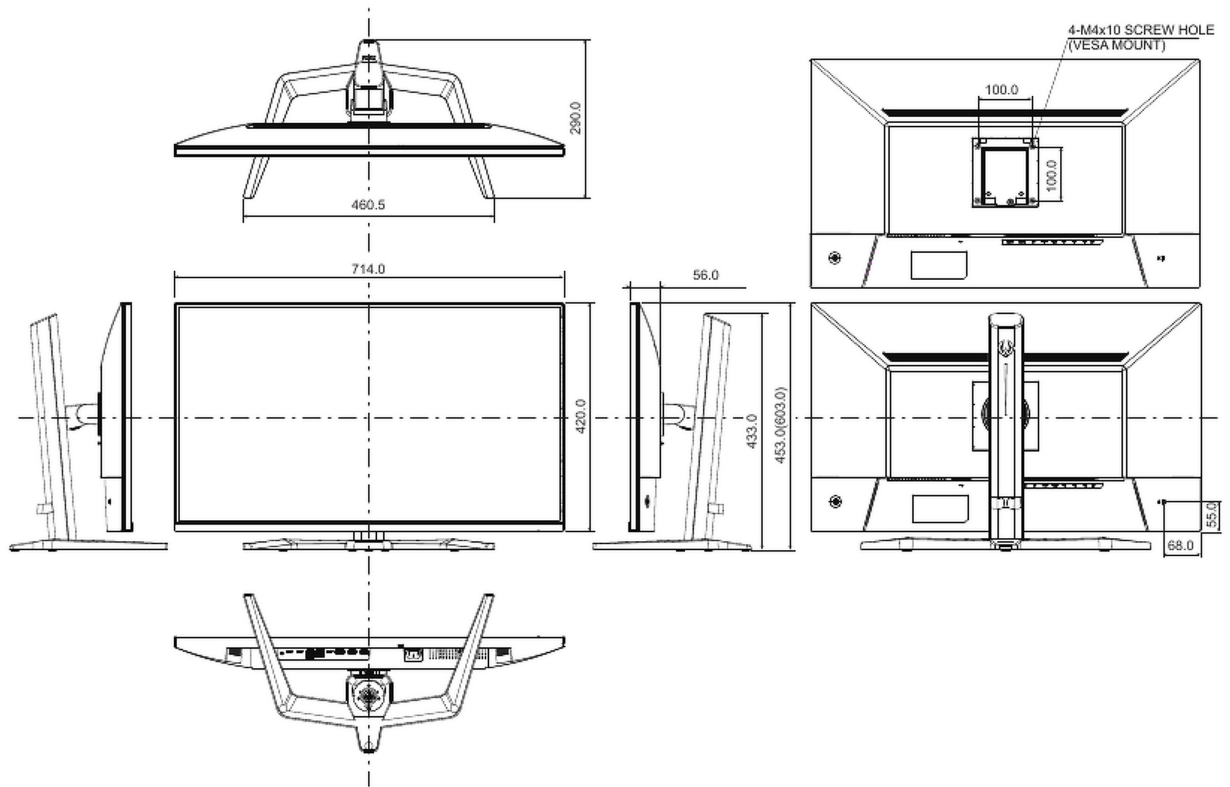

04 MECHANICAL

Display position adjustments	height, swivel, tilt
------------------------------	----------------------

Height adjustment	150mm
Swivel stand	90°; 45° left; 45° right
Tilt angle	23° up; 5° down
VESA mounting	100 x 100mm
Cable management system	yes

05 ACCESSORIES INCLUDED

Cables	power (1.85m), USB (1m), HDMI (1.85m), DP (1.85m)
Other	quick start guide, safety guide

06 POWER MANAGEMENT

Power supply unit	internal
Power supply	AC 100 - 240V, 50/60Hz
Power usage	48W typical, 0.5W stand by, 0.3W off mode

Product dimensions W x H x D	714 x 453 (603) x 290mm
Box dimensions W x H x D	790 x 510 x 143mm
Weight (without box)	8.6kg
Weight (with box)	12.08kg
EAN code	4948570126286

All trademarks and registered trademarks acknowledged. E & O E. Specification subject to change without notice. All LCD's comply with ISO-9241-307:2008 in connection with pixel defects.