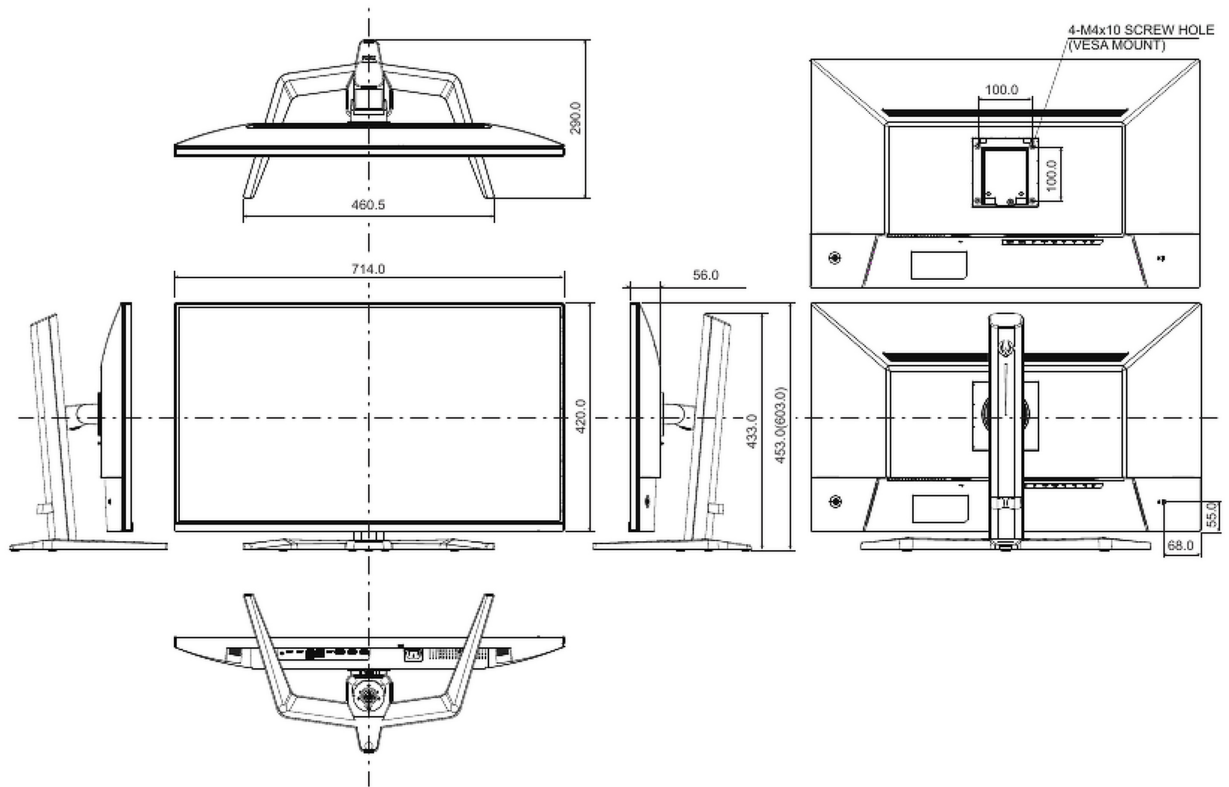

04 MECHANICAL

Display position adjustments	height, swivel, tilt
------------------------------	----------------------

Height adjustment	150mm
Swivel stand	90°; 45° left; 45° right
Tilt angle	23° up; 5° down
VESA mounting	100 x 100mm
Cable management system	yes

05 ACCESSORIES INCLUDED

Cables	power (1.85m), USB (1m), HDMI (1.85m), DP (1.85m)
Other	quick start guide, safety guide

06 POWER MANAGEMENT

Power supply unit	internal
Power supply	AC 100 - 240V, 50/60Hz
Power usage	48W typical, 0.5W stand by, 0.3W off mode

Product dimensions W x H x D	714 x 453 (603) x 290mm
Box dimensions W x H x D	790 x 510 x 143mm
Weight (without box)	8.6kg
Weight (with box)	12.08kg
EAN code	4948570126286

All trademarks and registered trademarks acknowledged. E & O E. Specification subject to change without notice. All LCD's comply with ISO-9241-307:2008 in connection with pixel defects.