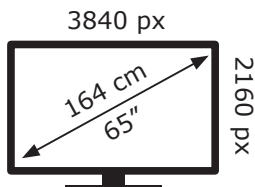

ENERGY

GRUNDIG

65 GQ 750A GW6T00

76 kWh/1000h

ABCDEF**G**

110 kWh/1000h

2019/2013