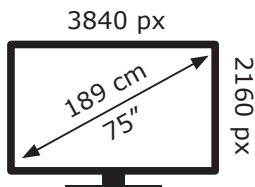

ENERGY

GRUNDIG

75 GQ 750A GY5T00

101 kWh/1000h

ABCDEF**G**

160 kWh/1000h

2019/2013