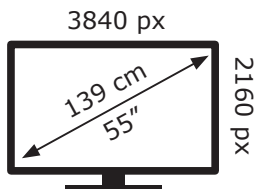

ENERGY

GRUNDIG

55 GO 975A GX1T00

83 kWh/1000h

ABCDEF**G**

135 kWh/1000h

2019/2013