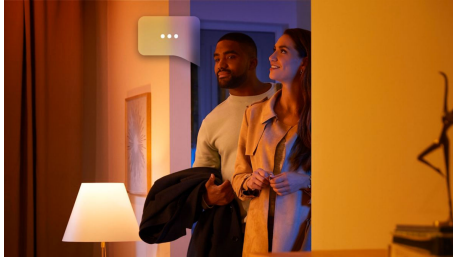

Control lights with your voice*

Philips Hue works with Amazon Alexa and the Google Assistant when paired with a compatible Google Nest or Amazon Echo device. Simple voice commands allow you to control multiple lights in a room, or just a single lamp.