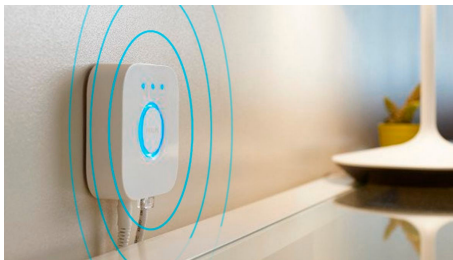

Control lights with your voice*

Philips Hue works with Amazon Alexa and the Google Assistant when paired with a compatible Google Nest or Amazon Echo device. Simple voice commands allow you to control multiple lights in a room, or just a single lamp.

Set the right mood with warm to cool white light

These bulbs and light fixtures offer different shades of warm to cool white light. With complete dimmability from bright to low nightlights, you can tune your lights to the perfect shade and brightness of light for your daily needs.

Get the perfect light recipes for your daily activities

Make your day easier and more pleasant with four pre-set light recipes handcrafted especially for your daily tasks: Energise, Concentrate, Read and Relax. The two cool-toned scenes, Energise and Concentrate, help you get going in the morning or keep your focus, while the warmer scenes of Read and Relax help support comfortable reading or calm a busy mind.

Unlock the full suite of smart lighting features with the Bridge

The Bridge unlocks the features that make smart lighting truly smart – away-from-home control, voice control, automated lighting and much more. Add a Bridge to your setup to create immersive experiences, tap into technology that's secure and reliable, and more. The Bridge is the key to smart lighting like you've never seen before.