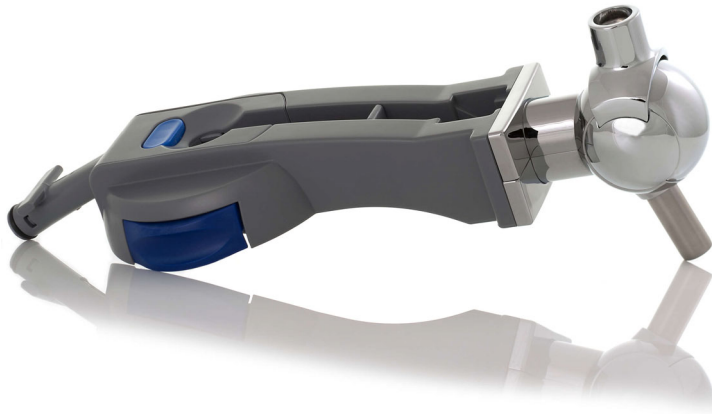

Philips  
Philips beer tap unit

HD5038

## To connect the tap and barrel

Check compatibility data

Do you like to pull your own pints at home, for example when giving a party? This Philips beer tap unit joins tap and barrel together. An indispensable tool!