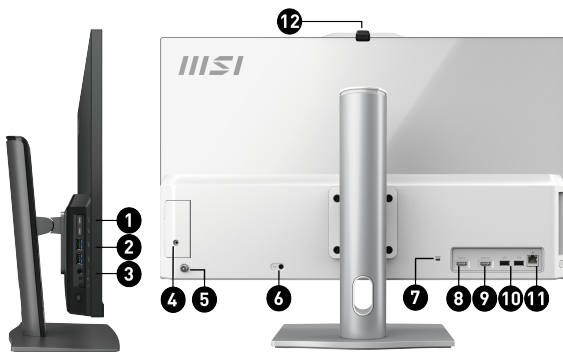

Picture and logos

SELLING POINTS

- Windows 11 Home - MSI recommends Windows 11 Pro for business
- 27" IPS Grade Panel LED Backlight (1920 x 1080 FHD) with TUV Certified Anti-Flicker & Less Blue Light technologies
- Up to Intel® Core™ 7 Processor 150U with DDR5 memory
- Adjustable stand provides a convenient working environment
- The Instant Display Technology allows the Modern AM272 series to function as a monitor without requiring the system to boot up.
- dTPM and the built-in FHD webcam featuring Windows Hello improve user privacy and secure confidential data
- MSI Storage Rapid Upgrade Design facilitates rapid upgrading or maintenance of 2.5" storage
- MSI Cloud Center enables users to create a private cloud and backup files from Android and iOS devices
- MSI AI Engine automatically detects user scenarios and adjusts performance, sound effects, and display mode accordingly
- 24/7 Qualified Reliability Test

1. 2x USB3.2 Gen 2 Type C
2. 2x USB3.2 Gen 2 Type A
3. 1x Mic-in/Headphone-out combo
4. 1x Switchable 2.5" Storage
5. 5-Way Navigator
6. 1x DC-in
7. 1x Kensington Lock
8. 1x HDMI™ in
9. 1x HDMI™ out (supports 4K @60Hz as specified in HDMI™ 2.1)
10. 2x USB 2.0 Type A
11. 1x RJ45 LAN
12. 1x Removable Webcam Cover