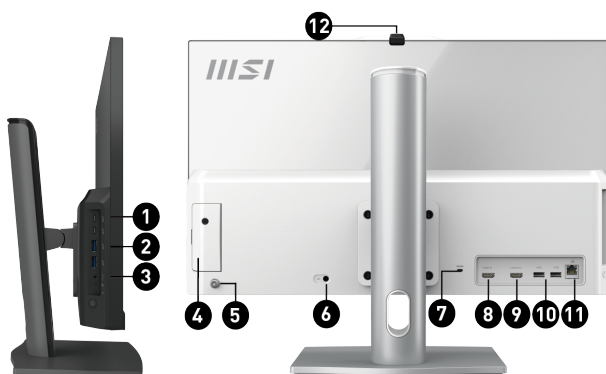

1. 2x USB3.2 Gen 2 Type C
2. 2x USB3.2 Gen 2 Type A
3. 1x Mic-in/Headphone-out combo
4. 1x Switchable 2.5" Storage
5. 5-Way Navigator
6. 1x DC-in
7. 1x Kensington Lock
8. 1x HDMI™ in
9. 1x HDMI™ out (supports 4K @60Hz as specified in HDMI™ 2.1)
10. 2x USB 2.0 Type A
11. 1x RJ45 LAN
12. 1x Removable Webcam Cover

ALL-IN-ONE PCS

Modern AM242TP 1M

MODERN AM242P 1M-2084AU

I/O Ports (Side)	Mic-in/Headphone-out combo	1
	USB 3.2 Gen 2 (10G) Type C	2
	USB 3.2 Gen 2 (10G) Type A	2
I/O Ports (Rear)	USB 2.0 Type A (R)	2
	RJ45	1
	HDMI out	1x (v2.1)
	HDMI in	1
	Lock type	Kensington
Warranty	Warranty	36months
Dimension & Weight	Product Dimension with Holder (WxDxH) (mm)	N/A
	Product Dimension with Holder (WxDxH) (inch)	N/A
	Product Dimension with Stand (WxDxH) (mm)	N/A
	Product Dimension with Stand (WxDxH) (inch)	N/A
	Outer Carton Dimension with Holder (WxDxH) (mm)	N/A
	Outer Carton Dimension with Holder (WxDxH) (inch)	N/A
	Outer Carton Dimension with Stand (WxDxH) (mm)	652 x 222 x 455
	Outer Carton Dimension with Stand (WxDxH) (inch)	25.67 x 8.74 x 17.91
	Weight (Net kg)	N/A
	Weight (Net lbs)	N/A
	Weight (Gross kg)	N/A
Weight (Gross lbs)	N/A	
STAND	Adjustment (Tilt)	-5°~20° ±2°
	Adjustment (Swivel)	N/A
	Adjustment (Height)	0~130mm
	Adjustment (Pivot)	N/A
Power	AC Adapter Output	120W
VESA	VESA size	75 x 75 mm
Regulatory Compliance	Regulatory Compliance	FCC(Class B), CB/CE, UL(CUL), BSMI, VCCI, RCM(C-Tick)
In The Box	AC Adaptor	1
	Power Cord	1
	Warranty Card	N/A
	Quick Guide	3
	User Manual	N/A
	VESA Mount kit	N/A
	Keyboard Interface	USB
	Mouse	SM9023MW
Mouse Interface	USB	
Barcode Info	EAN	4711377395779
	UPC	824142445372
	UCC14	10824142445379