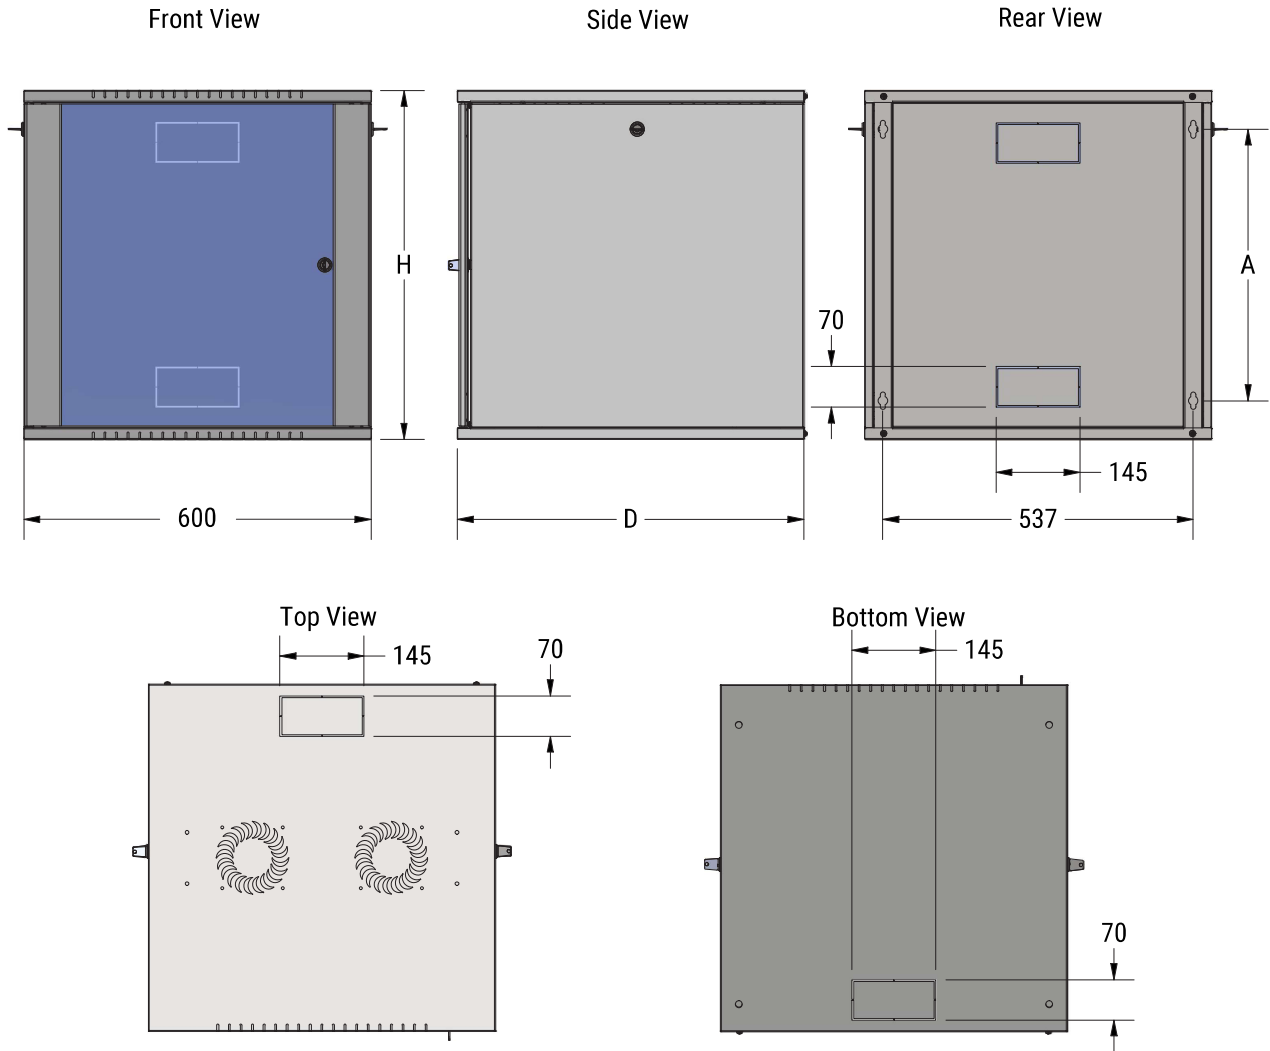

COLOR CODE: RAL7035

COLOR CODE: RAL9005

Features: 19" Device Compatibility, Front Device Mounting Frame, Side Frame, Glass Front Door, Front and Side O-Lock, Microjoint

Material: 0.8mm Steel

Appearance: Finish Surface, Powder Coating Color Option : RAL7035 /RAL9005

TECHNICAL DETAILS

		DIMENSIONS		
SIZE	Product Description	D	H	A
Depth:450 Cabinets				
RWF07U45BL/WH	07U W=600MM D=450MM NEW DESIGN DEMOUNTED WALL MOUNTING COM-BOX	450mm	381mm	247mm
RWF09U45BL/WH	09U W=600MM D=450MM NEW DESIGN DEMOUNTED WALL MOUNTING COM-BOX	450mm	470mm	336mm
RWF12U45BL/WH	12U W=600MM D=450MM NEW DESIGN DEMOUNTED WALL MOUNTING COM-BOX	450mm	603mm	469mm
RWF16U45BL/WH	16U W=600MM D=450MM NEW DESIGN DEMOUNTED WALL MOUNTING COM-BOX	450mm	781mm	647mm
RWF20U45BL/WH	20U W=600MM D=450MM NEW DESIGN DEMOUNTED WALL MOUNTING COM-BOX	450mm	959mm	825mm
Depth:600 Cabinets				
RWF07U66BL/WH	07U W=600MM D=600MM NEW DESIGN DEMOUNTED WALL MOUNTING COM-BOX	600mm	381mm	247mm
RWF09U66BL/WH	09U W=600MM D=600MM NEW DESIGN DEMOUNTED WALL MOUNTING COM-BOX	600mm	470mm	336mm
RWF12U66BL/WH	12U W=600MM D=600MM NEW DESIGN DEMOUNTED WALL MOUNTING COM-BOX	600mm	603mm	469mm
RWF16U66BL/WH	16U W=600MM D=600MM NEW DESIGN DEMOUNTED WALL MOUNTING COM-BOX	600mm	781mm	647mm
RWF20U66BL/WH	20U W=600MM D=600MM NEW DESIGN DEMOUNTED WALL MOUNTING COM-BOX	600mm	959mm	825mm
XX:Color Code----> 01=RAL9005 / 02= RAL7035				