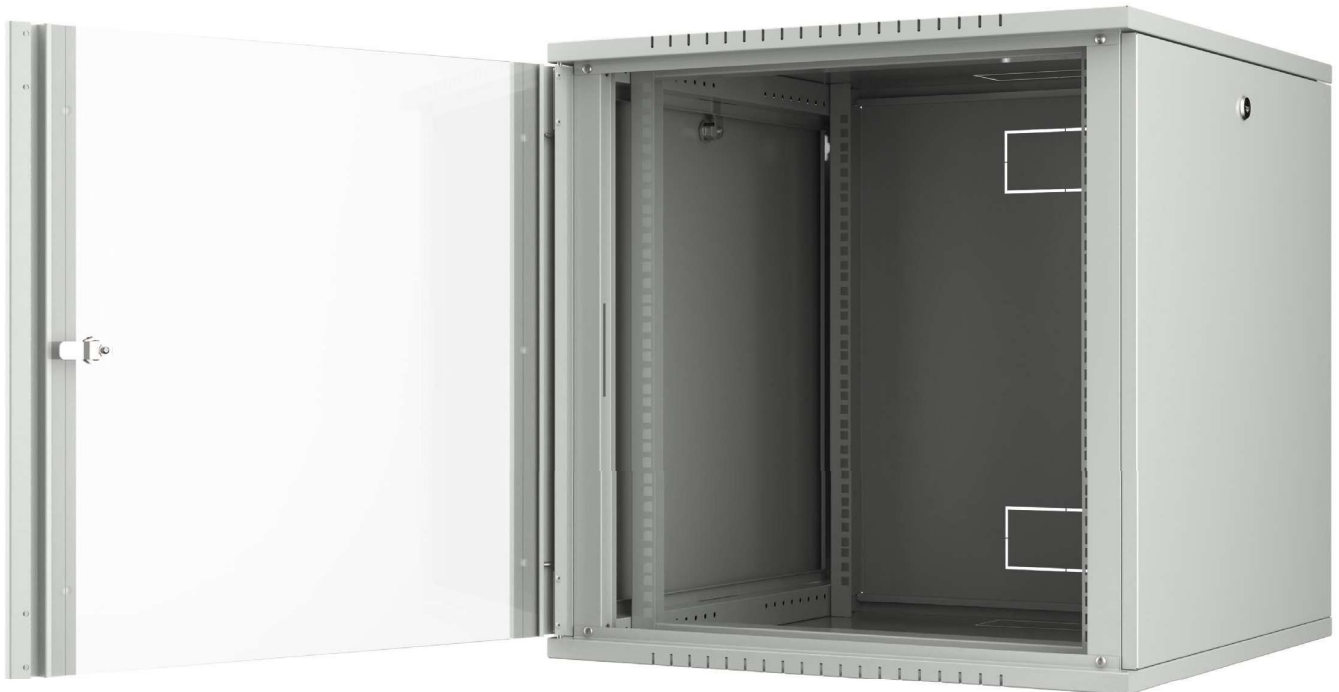

COLOR CODE: RAL7035

COLOR CODE: RAL9005

Features: 19" Device Compatibility, Front Device Mounting Frame, Side Frame, Glass Front Door, Front and Side O-Lock, Microjoint

Material: 0.8mm Steel

Appearance: Finish Surface, Powder Coating Color Option : RAL7035 /RAL9005

TECHNICAL DETAILS

		DIMENSIONS		
SIZE	Product Description	D	H	A
Depth:450 Cabinets				
RWF07U45BL/WH	07U W=600MM D=450MM NEW DESIGN DEMOUNTED WALL MOUNTING COM-BOX	450mm	381mm	247mm
RWF09U45BL/WH	09U W=600MM D=450MM NEW DESIGN DEMOUNTED WALL MOUNTING COM-BOX	450mm	470mm	336mm
RWF12U45BL/WH	12U W=600MM D=450MM NEW DESIGN DEMOUNTED WALL MOUNTING COM-BOX	450mm	603mm	469mm
RWF16U45BL/WH	16U W=600MM D=450MM NEW DESIGN DEMOUNTED WALL MOUNTING COM-BOX	450mm	781mm	647mm
RWF20U45BL/WH	20U W=600MM D=450MM NEW DESIGN DEMOUNTED WALL MOUNTING COM-BOX	450mm	959mm	825mm
Depth:600 Cabinets				
RWF07U66BL/WH	07U W=600MM D=600MM NEW DESIGN DEMOUNTED WALL MOUNTING COM-BOX	600mm	381mm	247mm
RWF09U66BL/WH	09U W=600MM D=600MM NEW DESIGN DEMOUNTED WALL MOUNTING COM-BOX	600mm	470mm	336mm
RWF12U66BL/WH	12U W=600MM D=600MM NEW DESIGN DEMOUNTED WALL MOUNTING COM-BOX	600mm	603mm	469mm
RWF16U66BL/WH	16U W=600MM D=600MM NEW DESIGN DEMOUNTED WALL MOUNTING COM-BOX	600mm	781mm	647mm
RWF20U66BL/WH	20U W=600MM D=600MM NEW DESIGN DEMOUNTED WALL MOUNTING COM-BOX	600mm	959mm	825mm
XX:Color Code----> 01=RAL9005 / 02= RAL7035				