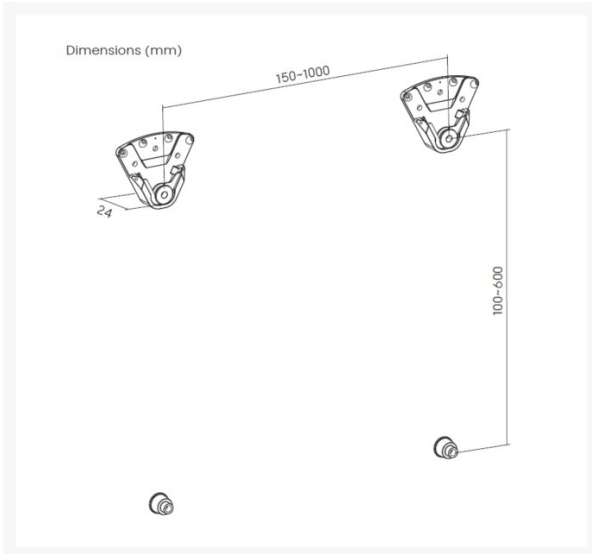

650365 32"-100" No Drill, Studless TV Wall Mount Bracket

Product Images

Ultra-Slim Profile
seamlessly aligns the TV with the wall

Short Description

- **VESA compliant:** Supports mounting patterns up to 1000 × 600.
- **Strong load capacity:** Rated to hold TVs up to 75 kg.
- **Mounting: Picture Hanging Style:** for a quick and easy installation
- **Leveling:** Built-in bubble level for precise alignment
- **Ultra-slim profile:** Keeps the TV close to the wall for a clean, modern aesthetic.
- **Wall compatibility:** 2 kinds of insall solutions, suitable for Drywalls & Solid walls
- **Drywalls:** no drilling required

Description

The 32"-100" No Drill TV Wall Mount Bracket is a versatile and heavy-duty mounting solution designed to securely support extra-large flat-screen TVs without the need for wall drilling. It is the ideal choice for users who want a professional and clean TV

Additional Information

Harmonized System (HS) code.	852990
Customs product code (TARIC).	8529909600
Approval and Compliance.	ROHS, REACH
Package Contents.	32"-100" No Drilling TV Wall Mount Bracket screws kits
Color.	Black
Model Number.	650365
Dimensions (W x D x H).	150-1000 x 24 x 100-600 mm
Product weight (kg).	0.24
Anti-theft.	No
Cable management.	No
Bracket type.	Fixed
Load Capacity (kg).	75
Material.	Plastic, Stainless Steel
Screens support quantity.	1
Support Curved TV (Monitors).	Yes
VESA compatibility.	150x100,200x100,150x150, 200x200,300x200,400x200, 300x300,400x300,600x200, 400x400,600x400,800x400, 600x600,1000x400,800x600, 900x600,1000x600