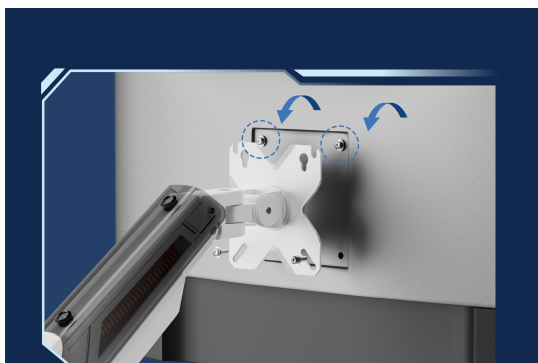

650191 17"-35" Gaming Dual Monitor Desk Mount

Product Images

VESA Plate with Keyhole Slots
for easy assembly and disassembly

Built-In Spring Tension Mechanism
for perfect balance and adjustment experience

Dimensions (mm)

Short Description

- Display Support: 17–35" monitors
- Max. Load Capacity: 16Kg for normal screen.
- Max. Load Capacity: 13Kg for Curved screen.
- Max VESA support: 100 x 100
- Display Support: Support curved/flat monitors
- Mount Type: Detachable VESA Plate Design: enables easy installation
- Lift Assist: 360° Rotary VESA Plate design.
- Freely Adjusting Height: for an optimal ergonomic position
- Swivel Ability: for multiple screen viewing angles
- Built-in Cable Management: for an organized and neat workspace

Description

The 17"-35" Gaming Dual Monitor Desk Mount is designed to elevate gaming and productivity setups by providing stable, flexible support for two monitors. Compatible with screens ranging from 17" to 35", this mount supports most flat and curved monitors with standard VESA mounting patterns, making it ideal for immersive gaming, streaming, content creation, and multitasking environments.

Built with a robust steel and aluminum structure, the dual monitor mount ensures excellent load capacity and long-term durability, even when supporting larger gaming displays. Each arm operates independently, allowing precise adjustment of height, tilt, swivel, and rotation to achieve optimal viewing angles. Both portrait and landscape orientations are supported, giving users full control over their screen configuration.