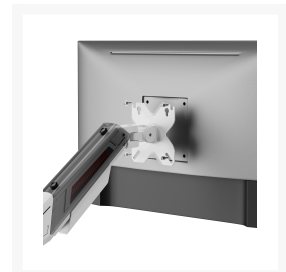

650191 17"-35" Gaming Dual Monitor Desk Mount

Product Images

VESA Plate with Keyhole Slots
for easy assembly and disassembly

Built-In Spring Tension Mechanism
for perfect balance and adjustment experience

Dimensions (mm)

Short Description

- Display Support: 17–35" monitors
- Max. Load Capacity: 16Kg for normal screen.
- Max. Load Capacity: 13Kg for Curved screen.
- Max VESA support: 100 x 100
- Display Support: Support curved/flat monitors
- Mount Type: Detachable VESA Plate Design: enables easy installation
- Lift Assist: 360° Rotary VESA Plate design.
- Freely Adjusting Height: for an optimal ergonomic position
- Swivel Ability: for multiple screen viewing angles
- Built-in Cable Management: for an organized and neat workspace

Description

The 17"-35" Gaming Dual Monitor Desk Mount is designed to elevate gaming and productivity setups by providing stable, flexible support for two monitors. Compatible with screens ranging from 17" to 35", this mount supports most flat and curved monitors with standard VESA mounting patterns, making it ideal for immersive gaming, streaming, content creation, and multitasking environments.

Built with a robust steel and aluminum structure, the dual monitor mount ensures excellent load capacity and long-term durability, even when supporting larger gaming displays. Each arm operates independently, allowing precise adjustment of height, tilt, swivel, and rotation to achieve optimal viewing angles. Both portrait and landscape orientations are supported, giving users full control over their screen configuration.