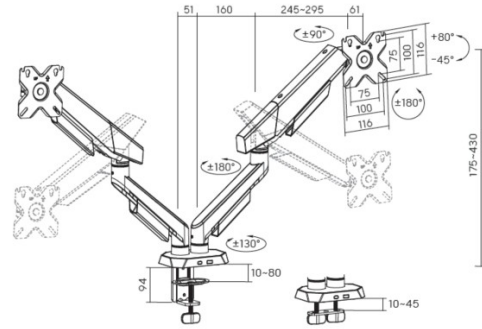

650191 17"-35" Gaming Dual Monitor Desk Mount

Product Images

VESA Plate with Keyhole Slots
for easy assembly and disassembly

Built-In Spring Tension Mechanism
for perfect balance and adjustment experience

Dimensions (mm)

Short Description

- Display Support: 17–35" monitors
- Max. Load Capacity: 16Kg for normal screen.
- Max. Load Capacity: 13Kg for Curved screen.
- Max VESA support: 100 x 100
- Display Support: Support curved/flat monitors
- Mount Type: Detachable VESA Plate Design: enables easy installation
- Lift Assist: 360° Rotary VESA Plate design.
- Freely Adjusting Height: for an optimal ergonomic position
- Swivel Ability: for multiple screen viewing angles
- Built-in Cable Management: for an organized and neat workspace

Description

The 17"-35" Gaming Dual Monitor Desk Mount is designed to elevate gaming and productivity setups by providing stable, flexible support for two monitors. Compatible with screens ranging from 17" to 35", this mount supports most flat and curved monitors with standard VESA mounting patterns, making it ideal for immersive gaming, streaming, content creation, and multitasking environments.

Built with a robust steel and aluminum structure, the dual monitor mount ensures excellent load capacity and long-term durability, even when supporting larger gaming displays. Each arm operates independently, allowing precise adjustment of height, tilt, swivel, and rotation to achieve optimal viewing angles. Both portrait and landscape orientations are supported, giving users full control over their screen configuration.