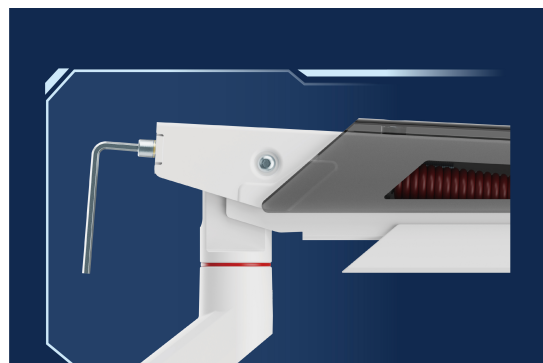

650191 17"-35" Gaming Dual Monitor Desk Mount

Product Images

VESA Plate with Keyhole Slots
for easy assembly and disassembly

Built-In Spring Tension Mechanism
for perfect balance and adjustment experience

Dimensions (mm)

Short Description

- Display Support: 17–35" monitors
- Max. Load Capacity: 16Kg for normal screen.
- Max. Load Capacity: 13Kg for Curved screen.
- Max VESA support: 100 x 100
- Display Support: Support curved/flat monitors
- Mount Type: Detachable VESA Plate Design: enables easy installation
- Lift Assist: 360° Rotary VESA Plate design.
- Freely Adjusting Height: for an optimal ergonomic position
- Swivel Ability: for multiple screen viewing angles
- Built-in Cable Management: for an organized and neat workspace

Description

The 17"-35" Gaming Dual Monitor Desk Mount is designed to elevate gaming and productivity setups by providing stable, flexible support for two monitors. Compatible with screens ranging from 17" to 35", this mount supports most flat and curved monitors with standard VESA mounting patterns, making it ideal for immersive gaming, streaming, content creation, and multitasking environments.

Built with a robust steel and aluminum structure, the dual monitor mount ensures excellent load capacity and long-term durability, even when supporting larger gaming displays. Each arm operates independently, allowing precise adjustment of height, tilt, swivel, and rotation to achieve optimal viewing angles. Both portrait and landscape orientations are supported, giving users full control over their screen configuration.