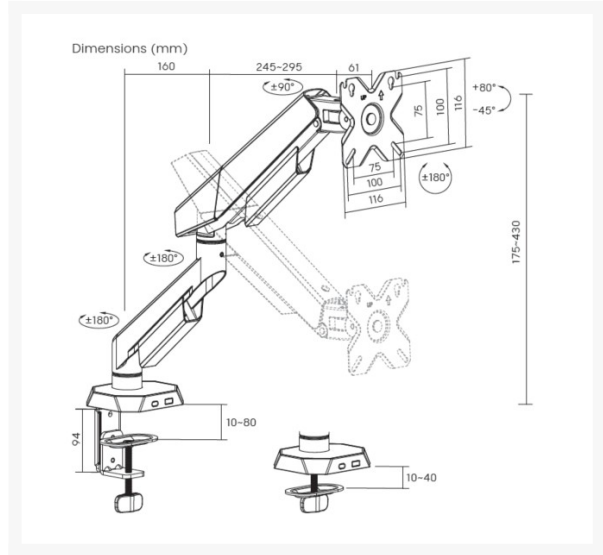

650190 17"-40" Gaming Monitor Desk Mount

Product Images

Short Description

- Display Support: 17–40" monitors
- **Max. Load Capacity:** 16Kg for normal screen.
- **Max. Load Capacity:** 13Kg for Curved screen.
- **Max VESA support:** 100 x 100
- **Display Support:** Support curved/flat monitors
- **Mount Type:** Detachable VESA Plate Design: enables easy installation
- **Lift Assist:** 360° Rotary VESA Plate design.
- **Freely Adjusting Height:** for an optimal ergonomic position
- **Swivel Ability:** for multiple screen viewing angles
- **Built-in Cable Management:** for an organized and neat workspace

Description

The 17"–40" Gaming Monitor Desk Mount is designed to deliver maximum flexibility, stability, and comfort for gamers and professional users who demand a high-performance desktop setup. Built to support monitors ranging from 17" to 40", this mount is compatible with most flat and curved gaming monitors that follow standard VESA mounting patterns.

Constructed from high-quality steel and aluminum, the mount provides excellent load capacity and long-term durability, ensuring stable support even for larger and heavier displays. The fully adjustable arm allows smooth height adjustment, tilt, swivel, and rotation, enabling users to position the monitor at the optimal viewing angle for immersive gameplay, streaming, or multitasking. Portrait and landscape orientations are both supported, offering added flexibility for different applications.