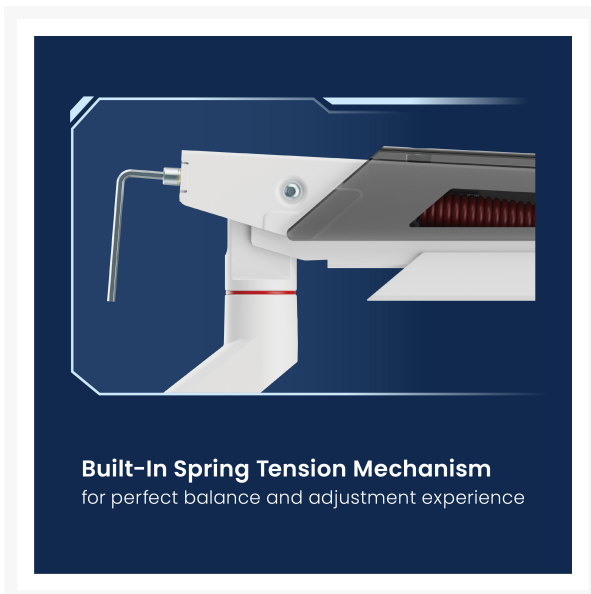

650190 17"-40" Gaming Monitor Desk Mount

Product Images

Short Description

- Display Support: 17–40" monitors
- **Max. Load Capacity:** 16Kg for normal screen.
- **Max. Load Capacity:** 13Kg for Curved screen.
- **Max VESA support:** 100 x 100
- **Display Support:** Support curved/flat monitors
- **Mount Type:** Detachable VESA Plate Design: enables easy installation
- **Lift Assist:** 360° Rotary VESA Plate design.
- **Freely Adjusting Height:** for an optimal ergonomic position
- **Swivel Ability:** for multiple screen viewing angles
- **Built-in Cable Management:** for an organized and neat workspace

Description

The 17"–40" Gaming Monitor Desk Mount is designed to deliver maximum flexibility, stability, and comfort for gamers and professional users who demand a high-performance desktop setup. Built to support monitors ranging from 17" to 40", this mount is compatible with most flat and curved gaming monitors that follow standard VESA mounting patterns.

Constructed from high-quality steel and aluminum, the mount provides excellent load capacity and long-term durability, ensuring stable support even for larger and heavier displays. The fully adjustable arm allows smooth height adjustment, tilt, swivel, and rotation, enabling users to position the monitor at the optimal viewing angle for immersive gameplay, streaming, or multitasking. Portrait and landscape orientations are both supported, offering added flexibility for different applications.