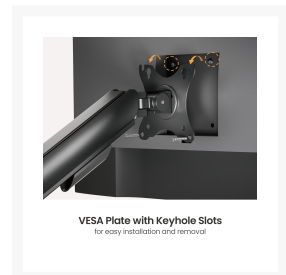

650131 17"-32" Dual Monitor Desk Mount

Product Images

Quick-Release Joint
for a compact package and easy assembly

- 1 VESA Plate with Keyhole Slots
for easy installation and removal
- 2 Cable Management
helps to keep a tidy look
- 3 Built-in Spring Tension Mechanism
ensures perfect balance and adjustment
experience

Dimensions (mm)

Short Description

- **Compatibility:** Dual 17–32" monitors
- **Capacity:** 9 kg max per screen
- **VESA:** Up to 100×100 mm; standards-compliant
- **Motion:** 360° rotation with tilt, swivel, and height adjust
- **Mechanism:** Gas-spring counterbalance for smooth positioning
- **Mounting:** Clamp or grommet options
- **Cable Mgmt:** Built-in routing for a clutter-free desk

Description

The 17"-32" Dual Monitor Desk Mount is an efficient and ergonomic solution for users who need a clean and flexible dual-display setup. Designed to support two monitors ranging from 17" to 32", it is compatible with most flat and curved screens that use standard VESA mounting patterns, making it suitable for office, home, and professional work environments.

The dual-arm design allows independent adjustment of each monitor, including height, tilt, swivel, and rotation. This flexibility makes it easy to align both screens at optimal viewing angles, improving comfort and reducing neck and eye strain during extended work sessions. Support for both portrait and landscape orientations adds versatility for multitasking, coding, document comparison, and content creation.