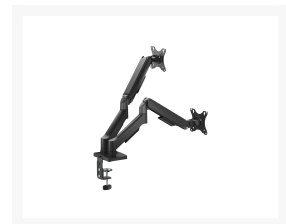

650131 17"-32" Dual Monitor Desk Mount

Product Images

Quick-Release Joint
for a compact package and easy assembly

- 1 VESA Plate with Keyhole Slots
for easy installation and removal
- 2 Cable Management
helps to keep a tidy look
- 3 Built-in Spring Tension Mechanism
ensures perfect balance and adjustment
experience

Dimensions (mm)

Short Description

- **Compatibility:** Dual 17–32" monitors
- **Capacity:** 9 kg max per screen
- **VESA:** Up to 100×100 mm; standards-compliant
- **Motion:** 360° rotation with tilt, swivel, and height adjust
- **Mechanism:** Gas-spring counterbalance for smooth positioning
- **Mounting:** Clamp or grommet options
- **Cable Mgmt:** Built-in routing for a clutter-free desk

Description

The 17"-32" Dual Monitor Desk Mount is an efficient and ergonomic solution for users who need a clean and flexible dual-display setup. Designed to support two monitors ranging from 17" to 32", it is compatible with most flat and curved screens that use standard VESA mounting patterns, making it suitable for office, home, and professional work environments.

The dual-arm design allows independent adjustment of each monitor, including height, tilt, swivel, and rotation. This flexibility makes it easy to align both screens at optimal viewing angles, improving comfort and reducing neck and eye strain during extended work sessions. Support for both portrait and landscape orientations adds versatility for multitasking, coding, document comparison, and content creation.