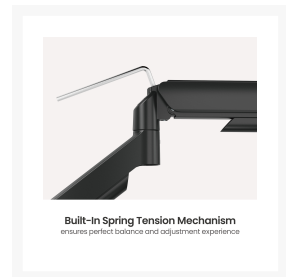

650131 17"-32" Dual Monitor Desk Mount

Product Images

Quick-Release Joint
for a compact package and easy assembly

- 1 VESA Plate with Keyhole Slots
for easy installation and removal
- 2 Cable Management
helps to keep a tidy look
- 3 Built-in Spring Tension Mechanism
ensures perfect balance and adjustment
experience

Dimensions (mm)

Short Description

- **Compatibility:** Dual 17–32" monitors
- **Capacity:** 9 kg max per screen
- **VESA:** Up to 100×100 mm; standards-compliant
- **Motion:** 360° rotation with tilt, swivel, and height adjust
- **Mechanism:** Gas-spring counterbalance for smooth positioning
- **Mounting:** Clamp or grommet options
- **Cable Mgmt:** Built-in routing for a clutter-free desk

Description

The 17"-32" Dual Monitor Desk Mount is an efficient and ergonomic solution for users who need a clean and flexible dual-display setup. Designed to support two monitors ranging from 17" to 32", it is compatible with most flat and curved screens that use standard VESA mounting patterns, making it suitable for office, home, and professional work environments.

The dual-arm design allows independent adjustment of each monitor, including height, tilt, swivel, and rotation. This flexibility makes it easy to align both screens at optimal viewing angles, improving comfort and reducing neck and eye strain during extended work sessions. Support for both portrait and landscape orientations adds versatility for multitasking, coding, document comparison, and content creation.