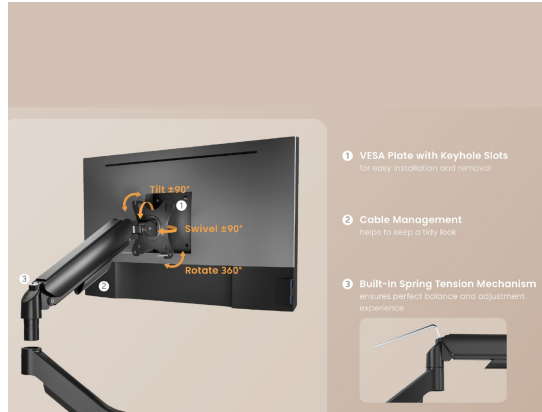

650131 17"-32" Dual Monitor Desk Mount

Product Images

Quick-Release Joint
for a compact package and easy assembly

- 1 VESA Plate with Keyhole Slots
for easy installation and removal
- 2 Cable Management
helps to keep a tidy look
- 3 Built-in Spring Tension Mechanism
ensures perfect balance and adjustment
experience

Dimensions (mm)

Short Description

- **Compatibility:** Dual 17–32" monitors
- **Capacity:** 9 kg max per screen
- **VESA:** Up to 100×100 mm; standards-compliant
- **Motion:** 360° rotation with tilt, swivel, and height adjust
- **Mechanism:** Gas-spring counterbalance for smooth positioning
- **Mounting:** Clamp or grommet options
- **Cable Mgmt:** Built-in routing for a clutter-free desk

Description

The 17"-32" Dual Monitor Desk Mount is an efficient and ergonomic solution for users who need a clean and flexible dual-display setup. Designed to support two monitors ranging from 17" to 32", it is compatible with most flat and curved screens that use standard VESA mounting patterns, making it suitable for office, home, and professional work environments.

The dual-arm design allows independent adjustment of each monitor, including height, tilt, swivel, and rotation. This flexibility makes it easy to align both screens at optimal viewing angles, improving comfort and reducing neck and eye strain during extended work sessions. Support for both portrait and landscape orientations adds versatility for multitasking, coding, document comparison, and content creation.