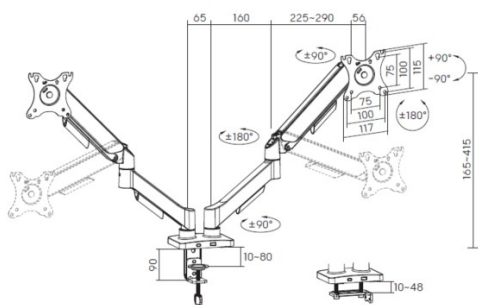

650131 17"-32" Dual Monitor Desk Mount

Product Images

Quick-Release Joint
for a compact package and easy assembly

- 1 VESA Plate with Keyhole Slots
for easy installation and removal
- 2 Cable Management
helps to keep a tidy look
- 3 Built-in Spring Tension Mechanism
ensures perfect balance and adjustment
experience

Dimensions (mm)

Short Description

- **Compatibility:** Dual 17–32" monitors
- **Capacity:** 9 kg max per screen
- **VESA:** Up to 100×100 mm; standards-compliant
- **Motion:** 360° rotation with tilt, swivel, and height adjust
- **Mechanism:** Gas-spring counterbalance for smooth positioning
- **Mounting:** Clamp or grommet options
- **Cable Mgmt:** Built-in routing for a clutter-free desk

Description

The 17"-32" Dual Monitor Desk Mount is an efficient and ergonomic solution for users who need a clean and flexible dual-display setup. Designed to support two monitors ranging from 17" to 32", it is compatible with most flat and curved screens that use standard VESA mounting patterns, making it suitable for office, home, and professional work environments.

Additional Information

Harmonized System (HS) code.	852990
Customs product code (TARIC).	8529909600
Approval and Compliance.	ROHS, REACH
Package Contents.	17"-32" Dual Monitor Desk Mount Manual screws kits
Color.	Black
Model Number.	650131
Dimensions (W x D x H).	948 x 109 x 564 mm
Product weight (kg).	3.98
Cable management.	Yes
Quick Installation VESA Plate.	No
Installation.	Clamp,Grommet
Load Capacity (kg).	30
Material.	Plastic, Stainless Steel
Mount.	Desk mount
Pan (Swivel) range.	+90°~-90°
Screen Rotation.	+180°~-180°
Screens support quantity.	2
Support Curved TV (Monitors).	Yes
Tilt range.	+90°~-90°
VESA compatibility.	75x75,100x100