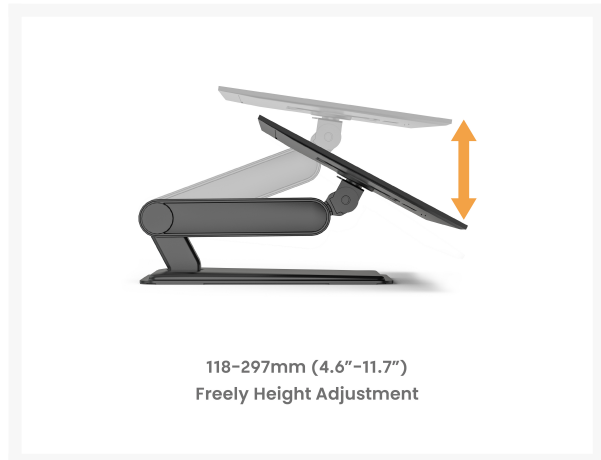

650124 17-32" Foldable Touch Screen Monitor Stand

Product Images

Short Description

- **VESA compliant:** Supports mounting patterns up to 100 × 100.
- **Strong load capacity:** Holds monitors up to 8 kg.
- **Height adjustment:** Move the screen to an ergonomic viewing level.
- **Tilt adjustment:** Fine-tune the angle for comfortable viewing.
- **Cable management:** Keeps wires organized and out of sight.
- **Free-standing design:** Sits securely on any desk with no clamping or drilling.
- **Keyhole Pattern:** allows for easy installation

Description

The 17"-32" Foldable Touch Screen Monitor Stand is a flexible and space-saving solution designed specifically for interactive and touch-enabled displays. Supporting monitors from 17" to 32", it is ideal for point-of-sale systems, information kiosks, meeting rooms, creative studios, and home offices where direct screen interaction is required.

The stand features a foldable and adjustable design that allows users to easily change the viewing angle for comfortable touch operation, writing, drawing, or presentations. Its stable base ensures reliable support during frequent touch input, minimizing screen movement and enhancing user control. When not in use, the stand can be folded flat for convenient storage or transport, making it especially suitable for mobile or shared work environments.

Additional Information

Harmonized System (HS) code.	852990
Customs product code (TARIC).	8529909700
Approval and Compliance.	ROHS, REACH
Package Contents.	17-32" Foldable Touch Screen Monitor Stand User Manual Screws kits
Color.	Black
Model Number.	650124
Dimensions (W x D x H).	220 x 305 x 352 mm
Product weight (kg).	2.65
Cable management.	No
Quick Installation VESA Plate.	No
Installation.	Freestanding
Load Capacity (kg).	8
Material.	Plastic, Stainless Steel, Aluminum
Mount.	Desk mount
Screens support quantity.	1
Support Curved TV (Monitors).	Yes
Tilt range.	+100°~-15°
VESA compatibility.	75x75,100x100