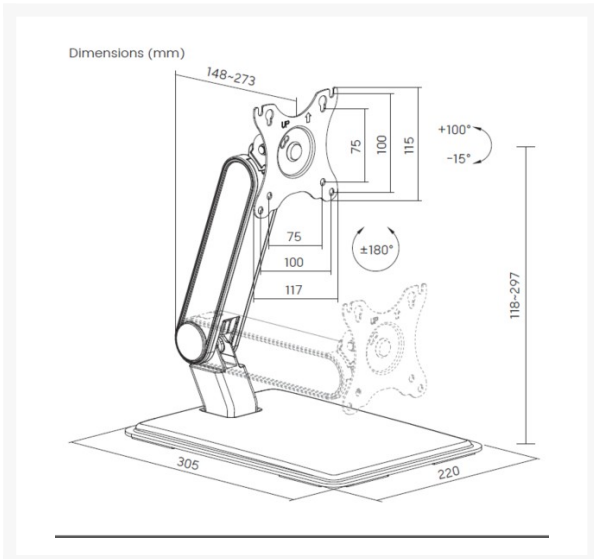

650124 17-32" Foldable Touch Screen Monitor Stand

Product Images

Short Description

- **VESA compliant:** Supports mounting patterns up to 100 × 100.
- **Strong load capacity:** Holds monitors up to 8 kg.
- **Height adjustment:** Move the screen to an ergonomic viewing level.
- **Tilt adjustment:** Fine-tune the angle for comfortable viewing.
- **Cable management:** Keeps wires organized and out of sight.
- **Free-standing design:** Sits securely on any desk with no clamping or drilling.
- **Keyhole Pattern:** allows for easy installation

Description

The 17"-32" Foldable Touch Screen Monitor Stand is a flexible and space-saving solution designed specifically for interactive and touch-enabled displays. Supporting monitors from 17" to 32", it is ideal for point-of-sale systems, information kiosks, meeting rooms, creative studios, and home offices where direct screen interaction is required.

The stand features a foldable and adjustable design that allows users to easily change the viewing angle for comfortable touch operation, writing, drawing, or presentations. Its stable base ensures reliable support during frequent touch input, minimizing screen movement and enhancing user control. When not in use, the stand can be folded flat for convenient storage or transport, making it especially suitable for mobile or shared work environments.

Additional Information

Harmonized System (HS) code.	852990
Customs product code (TARIC).	8529909700
Approval and Compliance.	ROHS, REACH
Package Contents.	17-32" Foldable Touch Screen Monitor Stand User Manual Screws kits
Color.	Black
Model Number.	650124
Dimensions (W x D x H).	220 x 305 x 352 mm
Product weight (kg).	2.65
Cable management.	No
Quick Installation VESA Plate.	No
Installation.	Freestanding
Load Capacity (kg).	8
Material.	Plastic, Stainless Steel, Aluminum
Mount.	Desk mount
Screens support quantity.	1
Support Curved TV (Monitors).	Yes
Tilt range.	+100°~-15°
VESA compatibility.	75x75,100x100