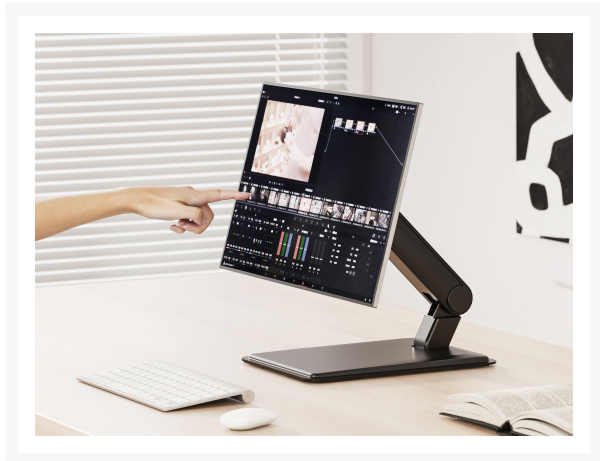

650124 17-32" Foldable Touch Screen Monitor Stand

Product Images

Short Description

- **VESA compliant:** Supports mounting patterns up to 100 × 100.
- **Strong load capacity:** Holds monitors up to 8 kg.
- **Height adjustment:** Move the screen to an ergonomic viewing level.
- **Tilt adjustment:** Fine-tune the angle for comfortable viewing.
- **Cable management:** Keeps wires organized and out of sight.
- **Free-standing design:** Sits securely on any desk with no clamping or drilling.
- **Keyhole Pattern:** allows for easy installation

Description

The 17"-32" Foldable Touch Screen Monitor Stand is a flexible and space-saving solution designed specifically for interactive and touch-enabled displays. Supporting monitors from 17" to 32", it is ideal for point-of-sale systems, information kiosks, meeting rooms, creative studios, and home offices where direct screen interaction is required.

The stand features a foldable and adjustable design that allows users to easily change the viewing angle for comfortable touch operation, writing, drawing, or presentations. Its stable base ensures reliable support during frequent touch input, minimizing screen movement and enhancing user control. When not in use, the stand can be folded flat for convenient storage or transport, making it especially suitable for mobile or shared work environments.