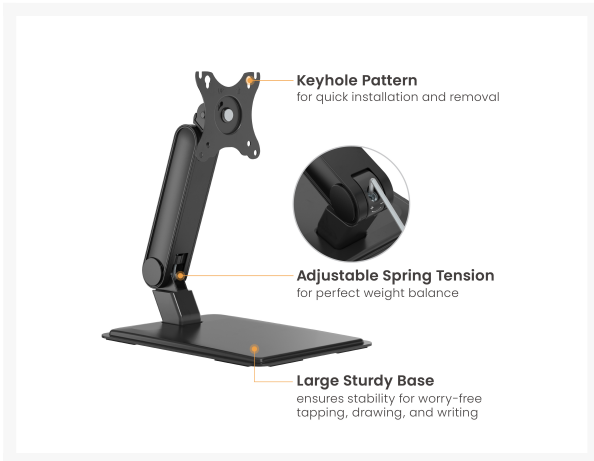

650124 17-32" Foldable Touch Screen Monitor Stand

Product Images

Short Description

- **VESA compliant:** Supports mounting patterns up to 100 × 100.
- **Strong load capacity:** Holds monitors up to 8 kg.
- **Height adjustment:** Move the screen to an ergonomic viewing level.
- **Tilt adjustment:** Fine-tune the angle for comfortable viewing.
- **Cable management:** Keeps wires organized and out of sight.
- **Free-standing design:** Sits securely on any desk with no clamping or drilling.
- **Keyhole Pattern:** allows for easy installation

Description

The 17"-32" Foldable Touch Screen Monitor Stand is a flexible and space-saving solution designed specifically for interactive and touch-enabled displays. Supporting monitors from 17" to 32", it is ideal for point-of-sale systems, information kiosks, meeting rooms, creative studios, and home offices where direct screen interaction is required.

The stand features a foldable and adjustable design that allows users to easily change the viewing angle for comfortable touch operation, writing, drawing, or presentations. Its stable base ensures reliable support during frequent touch input, minimizing screen movement and enhancing user control. When not in use, the stand can be folded flat for convenient storage or transport, making it especially suitable for mobile or shared work environments.

Additional Information

Harmonized System (HS) code.	852990
Customs product code (TARIC).	8529909700
Approval and Compliance.	ROHS, REACH
Package Contents.	17-32" Foldable Touch Screen Monitor Stand User Manual Screws kits
Color.	Black
Model Number.	650124
Dimensions (W x D x H).	220 x 305 x 352 mm
Product weight (kg).	2.65
Cable management.	No
Quick Installation VESA Plate.	No
Installation.	Freestanding
Load Capacity (kg).	8
Material.	Plastic, Stainless Steel, Aluminum
Mount.	Desk mount
Screens support quantity.	1
Support Curved TV (Monitors).	Yes
Tilt range.	+100°~-15°
VESA compatibility.	75x75,100x100