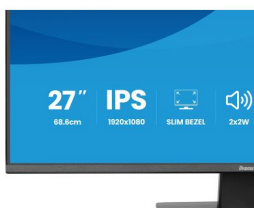

INFORMATION

Eco-conscious 27" IPS monitor with ergonomic stand for modern workplaces

The ProLite X2793HSU is perfect if you need a compact, high-performance monitor that fits seamlessly into a multi-screen workspace. The four-side ultra-slim bezel design gives you a clean, modern desk setup and uninterrupted viewing across displays.

SPECIFICATION

01 DISPLAY CHARACTERISTICS

Design	4-side slim bezel
Diagonal	27", 68.6cm
Panel	IPS panel technology LED, matte finish
Native resolution	1920 x 1080 @120Hz (2.1 megapixel Full HD)
Aspect ratio	16:9
Panel brightness	350 cd/m ²
Static contrast	1500:1
Advanced contrast	80M:1
Response time (MPRT)	1ms
Viewing zone	horizontal/vertical: 178°/178°, right/left: 89°/89°, up/down: 89°/89°
Colour support	16.7mIn (sRGB: 96%; NTSC: 72%)
Horizontal Sync	30 - 140kHz
Viewable area W x H	597.9 x 336.3mm, 23.5 x 13.2"
Pixel pitch	0.311mm
Colour	matte, black

04 MECHANICAL

Display position adjustments	tilt
Tilt angle	20° up; 3° down
VESA mounting	100 x 100mm
Cable management system	yes

05 ACCESSORIES INCLUDED

Cables	power (1.8m), USB (1.5m), HDMI (1.5m)
Other	quick start guide, safety guide

08 DIMENSIONS / WEIGHT

Product dimensions W x H x D	611.5 x 427.5 x 190mm
Box dimensions W x H x D	688 x 442 x 126mm
Weight (without box)	4.0kg
Weight (with box)	5.7kg
EAN code	4948570126682

All trademarks and registered trademarks acknowledged. E & O E. Specification subject to change without notice. All LCD's comply with ISO-9241-307:2008 in connection with pixel defects. © IYAMA CORPORATION. ALL RIGHTS RESERVED