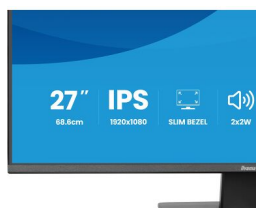

INFORMATION

Eco-conscious 27" IPS monitor with ergonomic stand for modern workplaces

The ProLite X2793HSU is perfect if you need a compact, high-performance monitor that fits seamlessly into a multi-screen workspace. The four-side ultra-slim bezel design gives you a clean, modern desk setup and uninterrupted viewing across displays.

SPECIFICATION

01 DISPLAY CHARACTERISTICS

Design	4-side slim bezel
Diagonal	27", 68.6cm
Panel	IPS panel technology LED, matte finish
Native resolution	1920 x 1080 @120Hz (2.1 megapixel Full HD)
Aspect ratio	16:9
Panel brightness	350 cd/m ²
Static contrast	1500:1
Advanced contrast	80M:1
Response time (MPRT)	1ms
Viewing zone	horizontal/vertical: 178°/178°, right/left: 89°/89°, up/down: 89°/89°
Colour support	16.7mIn (sRGB: 96%; NTSC: 72%)
Horizontal Sync	30 - 140kHz
Viewable area W x H	597.9 x 336.3mm, 23.5 x 13.2"
Pixel pitch	0.311mm
Colour	matte, black

04 MECHANICAL

Display position adjustments	tilt
Tilt angle	20° up; 3° down
VESA mounting	100 x 100mm
Cable management system	yes

05 ACCESSORIES INCLUDED

Cables	power (1.8m), USB (1.5m), HDMI (1.5m)
Other	quick start guide, safety guide

08 DIMENSIONS / WEIGHT

Product dimensions W x H x D	611.5 x 427.5 x 190mm
Box dimensions W x H x D	688 x 442 x 126mm
Weight (without box)	4.0kg
Weight (with box)	5.7kg
EAN code	4948570126682

All trademarks and registered trademarks acknowledged. E & O E. Specification subject to change without notice. All LCD's comply with ISO-9241-307:2008 in connection with pixel defects. © IYAMA CORPORATION. ALL RIGHTS RESERVED