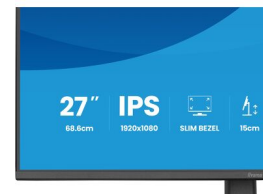

INFORMATION

Eco-conscious 27" IPS monitor with ergonomic stand for modern workplaces

The ProLite XB2793HSU is perfect if you need a compact, high-performance monitor that fits seamlessly into a multi-screen workspace. The four-side ultra-slim bezel design gives you a clean, modern desk setup and uninterrupted viewing across displays.

SPECIFICATION

01 DISPLAY CHARACTERISTICS

Design	4-side slim bezel
Diagonal	27", 68.6cm
Panel	IPS panel technology LED, matte finish
Native resolution	1920 x 1080 @120Hz (2.1 megapixel Full HD)
Aspect ratio	16:9
Panel brightness	350 cd/m ²
Static contrast	1500:1
Advanced contrast	80M:1
Response time (MPRT)	1ms
Viewing zone	horizontal/vertical: 178°/178°, right/left: 89°/89°, up/down: 89°/89°
Colour support	16.7mIn (sRGB: 96%; NTSC: 72%)
Horizontal Sync	30 - 140kHz
Viewable area W x H	597.9 x 336.3mm
Pixel pitch	0.311mm
Colour	matte, black

04 MECHANICAL

Display position adjustments	height, swivel, tilt, pivot (rotation both sides)
Height adjustment	150mm
Rotation (PIVOT function)	90°
Swivel stand	360°; 180° left; 180° right
Tilt angle	23° up; 5° down
VESA mounting	100 x 100mm
Cable management system	yes

08 DIMENSIONS / WEIGHT

Product dimensions W x H x D	611.5 x 404 (547.5) x 224.5mm
Box dimensions W x H x D	691 x 442 x 142mm
Weight (without box)	6.0kg
Weight (with box)	7.8kg
EAN code	4948570126705

All trademarks and registered trademarks acknowledged. E & O E. Specification subject to change without notice. All LCD's comply with ISO-9241-307:2008 in connection with pixel defects. © IYAMA CORPORATION. ALL RIGHTS RESERVED