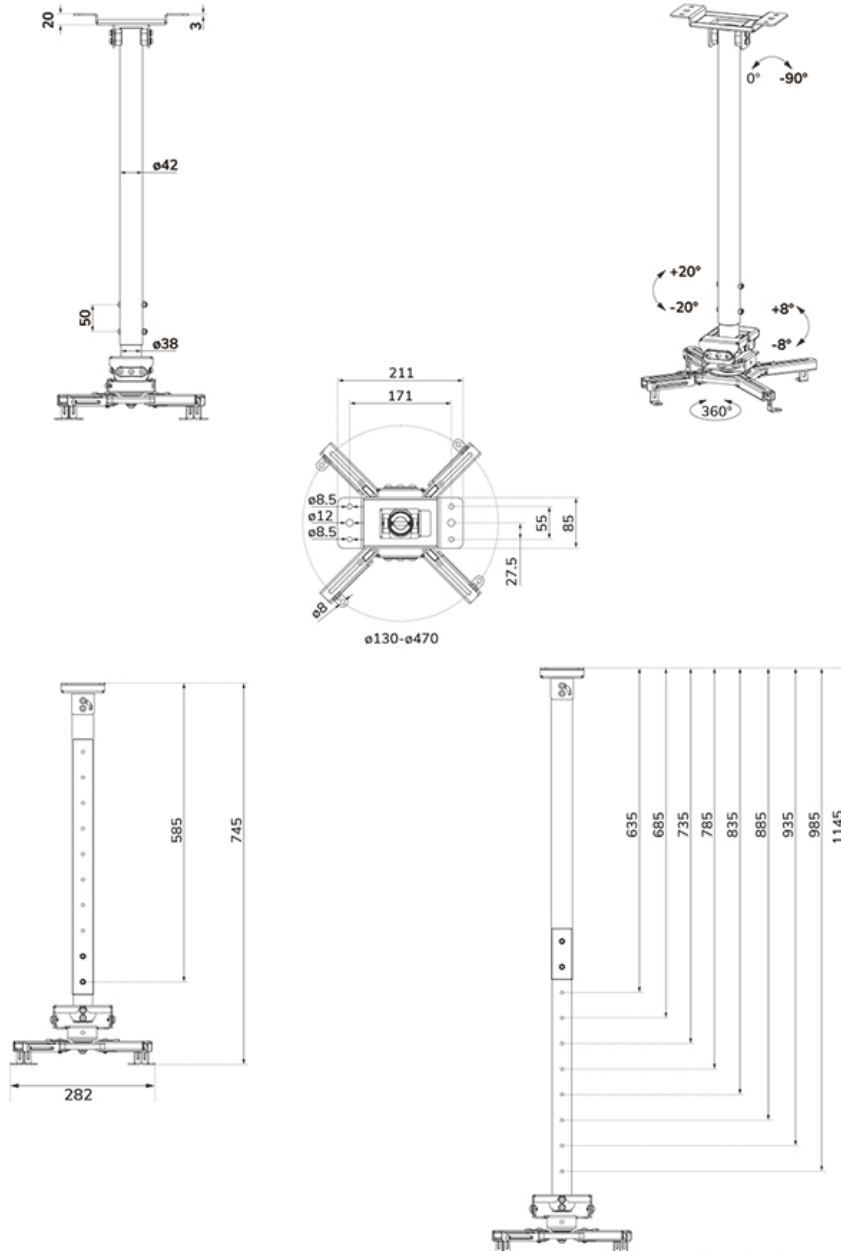

CL25-550WH1

NEOMOUNTS CL25-550WH1 BEAMER CEILING MOUNT - H 74,5-114,5 CM - EASY-INSTALL - FULL MOTION

Neomounts

Measuring unit: mm