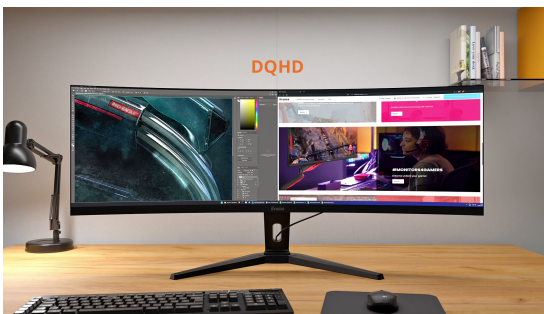

INFORMATION

45-inch ultra-wide curved monitor with Dual QHD resolution and height-adjustable stand, ideal for immersive multitasking and creative work

If you work across multiple windows, manage creative projects or want a more immersive setup, the ProLite XCB4594DQSU-B1 is built to support the way you work. This 45-inch ultra-wide curved monitor features a 32:9 aspect ratio and a Dual QHD resolution of 5120x1440, providing the screen space of two QHD monitors in a single, seamless display. It removes the interruptions of bezels and brings everything together for a smoother, more efficient workflow.

With a modern three-side borderless design, the XCB4594DQSU-B1 also offers height and tilt adjustments so you can set up your workspace to suit your needs. Dual HDMI and DisplayPort inputs make it easy to connect your devices, while the integrated 2x3W speakers deliver clear audio for video calls, media or presentations.

Curved for immersive viewing

Step into an immersive, natural viewing setup that minimizes distortion and reduces eye strain during long work or entertainment sessions.

Deeper blacks and richer detail with VA panel

The VA panel offers exceptional contrast and deep blacks, revealing every nuance between light and dark. Enjoy vivid, lifelike images with minimal light bleed and excellent color depth, especially in darker scenes. Whether watching movies, editing content, or gaming, benefit from consistent picture quality and wide viewing angles that bring every detail to life.