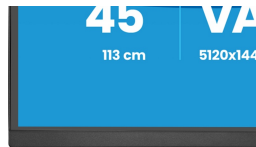

Convenience	Kensington-lock™ prepared, DDC/CI, DDC2B, Mac OSX
--------------------	---

04 MECHANICAL

Display position adjustments	height, tilt
Height adjustment	130mm
Tilt angle	20° up; 3° down
VESA mounting	100 x 100mm, 200 x 100mm
Cable management system	yes

Product dimensions W x H x D	1090 x 409 (539) x 275mm
Box dimensions W x H x D	1260 x 470 x 315mm
Weight (without box)	10.5kg
Weight (with box)	15.5kg
EAN code	4948570126293

All trademarks and registered trademarks acknowledged. E & O E. Specification subject to change without notice. All LCD's comply with ISO-9241-307:2008 in connection with pixel defects. © IYAMA CORPORATION. ALL RIGHTS RESERVED