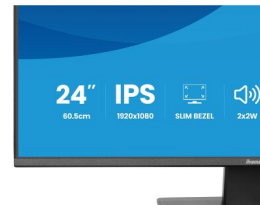

### 01 DISPLAY CHARACTERISTICS

<b>Design</b>	4-side slim bezel
<b>Diagonal</b>	23.8", 60.5cm
<b>Panel</b>	IPS panel technology LED, matte finish
<b>Native resolution</b>	1920 x 1080 @120Hz (2.1 megapixel Full HD)
<b>Aspect ratio</b>	16:9
<b>Panel brightness</b>	350 cd/m <sup>2</sup>
<b>Static contrast</b>	1500:1
<b>Advanced contrast</b>	80M:1
<b>Response time (MPRT)</b>	1ms
<b>Viewing zone</b>	horizontal/vertical: 178°/178°, right/left: 89°/89°, up/down: 89°/89°
<b>Colour support</b>	16.7mIn (sRGB: 96%; NTSC: 72%)
<b>Horizontal Sync</b>	30 - 140kHz
<b>Viewable area W x H</b>	527 x 296.5mm, 20.7 x 11.7"
<b>Pixel pitch</b>	0.275mm
<b>Colour</b>	matte, black

## 08 DIMENSIONS / WEIGHT

<b>Product dimensions W x H x D</b>	539 x 387 x 175mm
<b>Box dimensions W x H x D</b>	615 x 395 x 126mm
<b>Weight (without box)</b>	3.3kg
<b>Weight (with box)</b>	5.1kg
<b>EAN code</b>	4948570126606