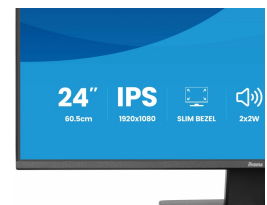

### 01 DISPLAY CHARACTERISTICS

<b>Design</b>	4-side slim bezel
<b>Diagonal</b>	23.8", 60.5cm
<b>Panel</b>	IPS panel technology LED, matte finish
<b>Native resolution</b>	1920 x 1080 @120Hz (2.1 megapixel Full HD)
<b>Aspect ratio</b>	16:9
<b>Panel brightness</b>	350 cd/m <sup>2</sup>
<b>Static contrast</b>	1500:1
<b>Advanced contrast</b>	80M:1
<b>Response time (MPRT)</b>	1ms
<b>Viewing zone</b>	horizontal/vertical: 178°/178°, right/left: 89°/89°, up/down: 89°/89°
<b>Colour support</b>	16.7mIn (sRGB: 96%; NTSC: 72%)
<b>Horizontal Sync</b>	30 - 140kHz
<b>Viewable area W x H</b>	527 x 296.5mm, 20.7 x 11.7"
<b>Pixel pitch</b>	0.275mm
<b>Colour</b>	matte, black

## 08 DIMENSIONS / WEIGHT

<b>Product dimensions W x H x D</b>	539 x 387 x 175mm
<b>Box dimensions W x H x D</b>	615 x 395 x 126mm
<b>Weight (without box)</b>	3.3kg
<b>Weight (with box)</b>	5.1kg
<b>EAN code</b>	4948570126606