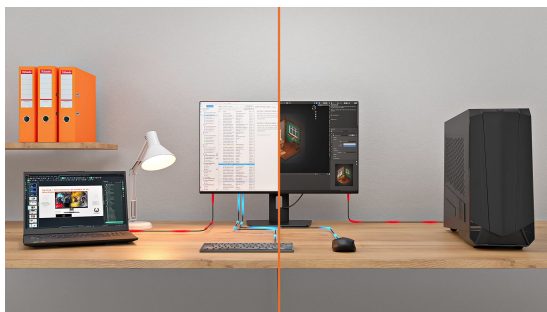

INFORMATION**43" large format desktop monitor with 4K resolution, giving you the power of four displays in one**

Designed for professionals who need more screen space, the ProLite X4373UHSU offers a seamless solution for multitasking and multi-device workflows. The 43" panel delivers rich colours, sharp 3840x2160 resolution and wide 178° viewing angles, with 450cd/m² brightness ensuring excellent visibility in any lighting. For added flexibility, the monitor supports dual mode, allowing you to work in 3840x2160 for detailed content creation and data-heavy applications, or switch to 1920x1080 at 120Hz for smoother motion when displaying dynamic content or live feeds.

Ideal for content creation, financial dashboards or control environments, this all-in-one monitor maximises clarity, comfort and productivity.

Adapt your display to match your pace

Switch seamlessly between two optimised modes to suit the task at hand. Dual Mode empowers your workflow by offering crystal-clear 4K resolution for precise data work, or a responsive 120Hz Full HD setting for smooth motion during live feeds and dynamic content. One screen with two smart ways to stay productive, without compromise

Deeper blacks and richer detail with VA panel

The VA panel offers exceptional contrast and deep blacks, revealing every nuance between light and dark. Enjoy vivid, lifelike images with minimal light bleed and excellent color depth, especially in darker scenes. Whether watching movies, editing content, or gaming, benefit from consistent picture quality and wide viewing angles that bring every detail to life.