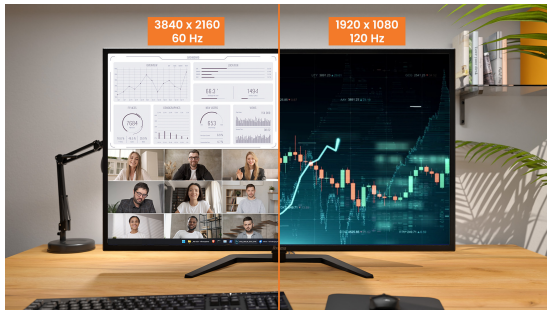

INFORMATION**43" large format desktop monitor with 4K resolution, giving you the power of four displays in one**

Designed for professionals who need more screen space, the ProLite X4373UHSU offers a seamless solution for multitasking and multi-device workflows. The 43" panel delivers rich colours, sharp 3840x2160 resolution and wide 178° viewing angles, with 450cd/m² brightness ensuring excellent visibility in any lighting. For added flexibility, the monitor supports dual mode, allowing you to work in 3840x2160 for detailed content creation and data-heavy applications, or switch to 1920x1080 at 120Hz for smoother motion when displaying dynamic content or live feeds.

Ideal for content creation, financial dashboards or control environments, this all-in-one monitor maximises clarity, comfort and productivity.

Adapt your display to match your pace

Switch seamlessly between two optimised modes to suit the task at hand. Dual Mode empowers your workflow by offering crystal-clear 4K resolution for precise data work, or a responsive 120Hz Full HD setting for smooth motion during live feeds and dynamic content. One screen with two smart ways to stay productive, without compromise

Deeper blacks and richer detail with VA panel

The VA panel offers exceptional contrast and deep blacks, revealing every nuance between light and dark. Enjoy vivid, lifelike images with minimal light bleed and excellent color depth, especially in darker scenes. Whether watching movies, editing content, or gaming, benefit from consistent picture quality and wide viewing angles that bring every detail to life.