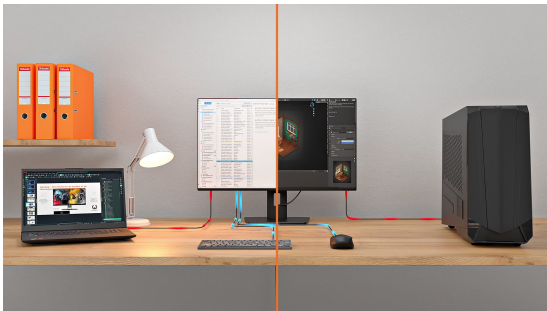

INFORMATION

43" large format desktop monitor with 4K resolution, giving you the power of four displays in one

Designed for professionals who need more screen space, the ProLite X4373UHSU offers a seamless solution for multitasking and multi-device workflows. The 43" panel delivers rich colours, sharp 3840x2160 resolution and wide 178° viewing angles, with 450cd/m² brightness ensuring excellent visibility in any lighting. For added flexibility, the monitor supports dual mode, allowing you to work in 3840x2160 for detailed content creation and data-heavy applications, or switch to 1920x1080 at 120Hz for smoother motion when displaying dynamic content or live feeds.

Ideal for content creation, financial dashboards or control environments, this all-in-one monitor maximises clarity, comfort and productivity.

Adapt your display to match your pace

Switch seamlessly between two optimised modes to suit the task at hand. Dual Mode empowers your workflow by offering crystal-clear 4K resolution for precise data work, or a responsive 120Hz Full HD setting for smooth motion during live feeds and dynamic content. One screen with two smart ways to stay productive, without compromise

Deeper blacks and richer detail with VA panel

The VA panel offers exceptional contrast and deep blacks, revealing every nuance between light and dark. Enjoy vivid, lifelike images with minimal light bleed and excellent color depth, especially in darker scenes. Whether watching movies, editing content, or gaming, benefit from consistent picture quality and wide viewing angles that bring every detail to life.

04 MECHANICAL

Display position adjustments	tilt
Tilt angle	10° up; 2° down
VESA mounting	200 x 100mm

05 ACCESSORIES INCLUDED

Cables	power (1.8m), USB (1.8m), HDMI (1.8m), DP (1.8m), USB-C (1.0m)
Other	quick start guide, safety guide
Remote control	yes (batteries included)