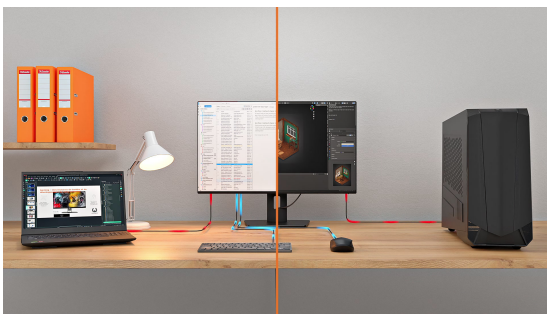

INFORMATION**43" large format desktop monitor with 4K resolution, giving you the power of four displays in one**

Designed for professionals who need more screen space, the ProLite X4373UHSU offers a seamless solution for multitasking and multi-device workflows. The 43" panel delivers rich colours, sharp 3840x2160 resolution and wide 178° viewing angles, with 450cd/m² brightness ensuring excellent visibility in any lighting. For added flexibility, the monitor supports dual mode, allowing you to work in 3840x2160 for detailed content creation and data-heavy applications, or switch to 1920x1080 at 120Hz for smoother motion when displaying dynamic content or live feeds.

Ideal for content creation, financial dashboards or control environments, this all-in-one monitor maximises clarity, comfort and productivity.

Adapt your display to match your pace

Switch seamlessly between two optimised modes to suit the task at hand. Dual Mode empowers your workflow by offering crystal-clear 4K resolution for precise data work, or a responsive 120Hz Full HD setting for smooth motion during live feeds and dynamic content. One screen with two smart ways to stay productive, without compromise

Deeper blacks and richer detail with VA panel

The VA panel offers exceptional contrast and deep blacks, revealing every nuance between light and dark. Enjoy vivid, lifelike images with minimal light bleed and excellent color depth, especially in darker scenes. Whether watching movies, editing content, or gaming, benefit from consistent picture quality and wide viewing angles that bring every detail to life.

Easy multi-device control with KVM

Easily switch between multiple computers using one monitor, keyboard, and mouse, making multitasking smooth and efficient.

Built-in audio without extra clutter

Enjoy clear, pleasant sound for calls, videos, and music while keeping your desk free of extra speakers, thanks to the integrated audio.