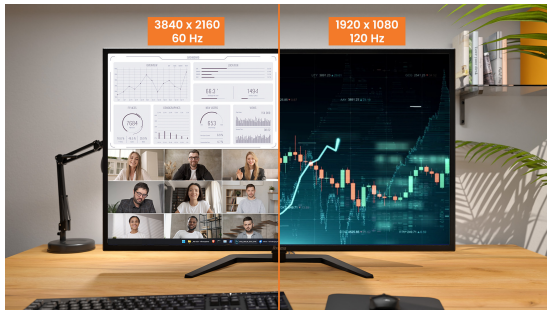

INFORMATION**43" large format desktop monitor with 4K resolution, giving you the power of four displays in one**

Designed for professionals who need more screen space, the ProLite X4373UHSU offers a seamless solution for multitasking and multi-device workflows. The 43" panel delivers rich colours, sharp 3840x2160 resolution and wide 178° viewing angles, with 450cd/m² brightness ensuring excellent visibility in any lighting. For added flexibility, the monitor supports dual mode, allowing you to work in 3840x2160 for detailed content creation and data-heavy applications, or switch to 1920x1080 at 120Hz for smoother motion when displaying dynamic content or live feeds.

Ideal for content creation, financial dashboards or control environments, this all-in-one monitor maximises clarity, comfort and productivity.

Adapt your display to match your pace

Switch seamlessly between two optimised modes to suit the task at hand. Dual Mode empowers your workflow by offering crystal-clear 4K resolution for precise data work, or a responsive 120Hz Full HD setting for smooth motion during live feeds and dynamic content. One screen with two smart ways to stay productive, without compromise

Deeper blacks and richer detail with VA panel

The VA panel offers exceptional contrast and deep blacks, revealing every nuance between light and dark. Enjoy vivid, lifelike images with minimal light bleed and excellent color depth, especially in darker scenes. Whether watching movies, editing content, or gaming, benefit from consistent picture quality and wide viewing angles that bring every detail to life.

Easy multi-device control with KVM

Easily switch between multiple computers using one monitor, keyboard, and mouse, making multitasking smooth and efficient.

Built-in audio without extra clutter

Enjoy clear, pleasant sound for calls, videos, and music while keeping your desk free of extra speakers, thanks to the integrated audio.