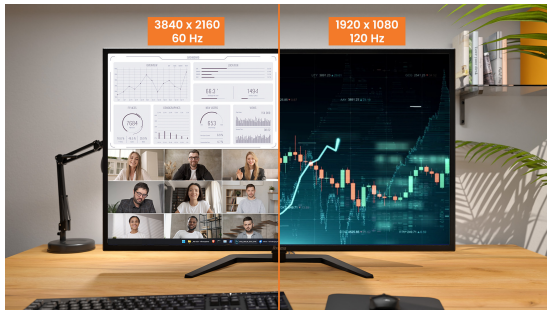

**INFORMATION****43" large format desktop monitor with 4K resolution, giving you the power of four displays in one**

Designed for professionals who need more screen space, the ProLite X4373UHSU offers a seamless solution for multitasking and multi-device workflows. The 43" panel delivers rich colours, sharp 3840x2160 resolution and wide 178° viewing angles, with 450cd/m<sup>2</sup> brightness ensuring excellent visibility in any lighting. For added flexibility, the monitor supports dual mode, allowing you to work in 3840x2160 for detailed content creation and data-heavy applications, or switch to 1920x1080 at 120Hz for smoother motion when displaying dynamic content or live feeds.

Ideal for content creation, financial dashboards or control environments, this all-in-one monitor maximises clarity, comfort and productivity.

### Adapt your display to match your pace

Switch seamlessly between two optimised modes to suit the task at hand. Dual Mode empowers your workflow by offering crystal-clear 4K resolution for precise data work, or a responsive 120Hz Full HD setting for smooth motion during live feeds and dynamic content. One screen with two smart ways to stay productive, without compromise

### Deeper blacks and richer detail with VA panel

The VA panel offers exceptional contrast and deep blacks, revealing every nuance between light and dark. Enjoy vivid, lifelike images with minimal light bleed and excellent color depth, especially in darker scenes. Whether watching movies, editing content, or gaming, benefit from consistent picture quality and wide viewing angles that bring every detail to life.