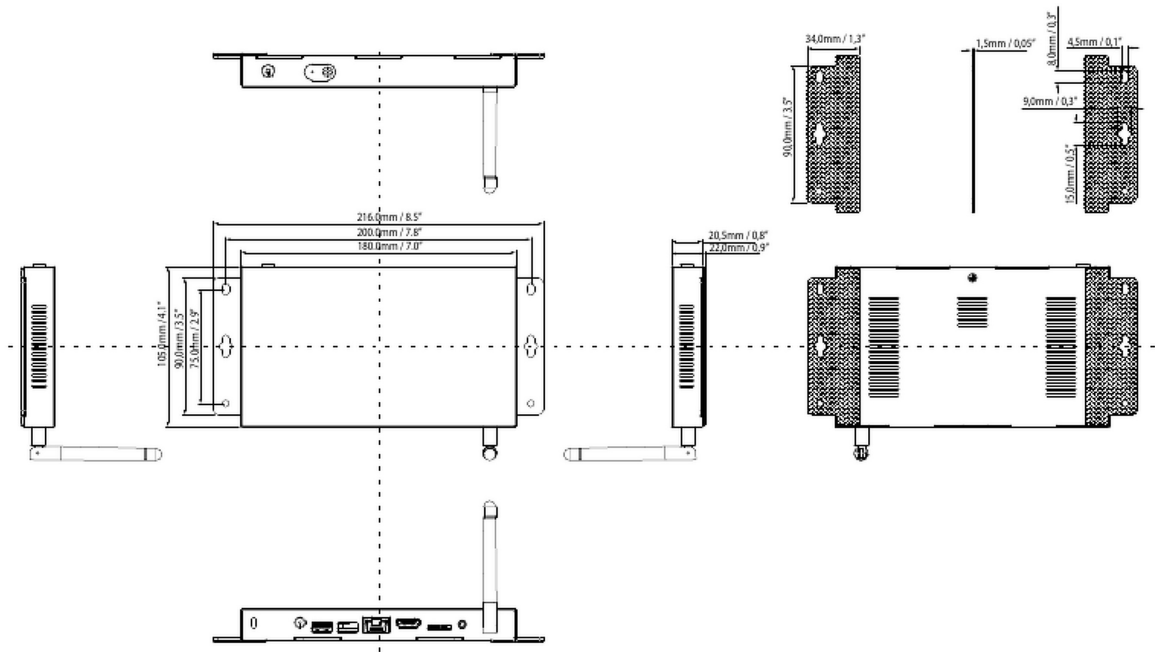

All trademarks and registered trademarks acknowledged. E & O E. Specification subject to change without notice. All LCD's comply with ISO-9241-307:2008 in connection with pixel defects.

© IIYAMA CORPORATION. ALL RIGHTS RESERVED