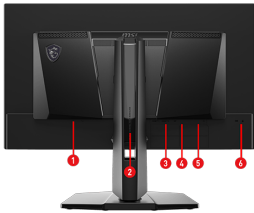

CONNECTIONS

1. AC-in
2. 5-way Joystick Navigator
3. 2 x HDMI™ 2.1 (WQHD@240Hz)
4. DisplayPort 1.4a (HBR3)
5. Headphone out
6. Kensington lock