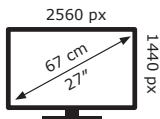

MSI

MAG 274QP QD-OLED X24

21 kWh/1000h

ABCDEF**G**

35 kWh/1000h

2019/2013